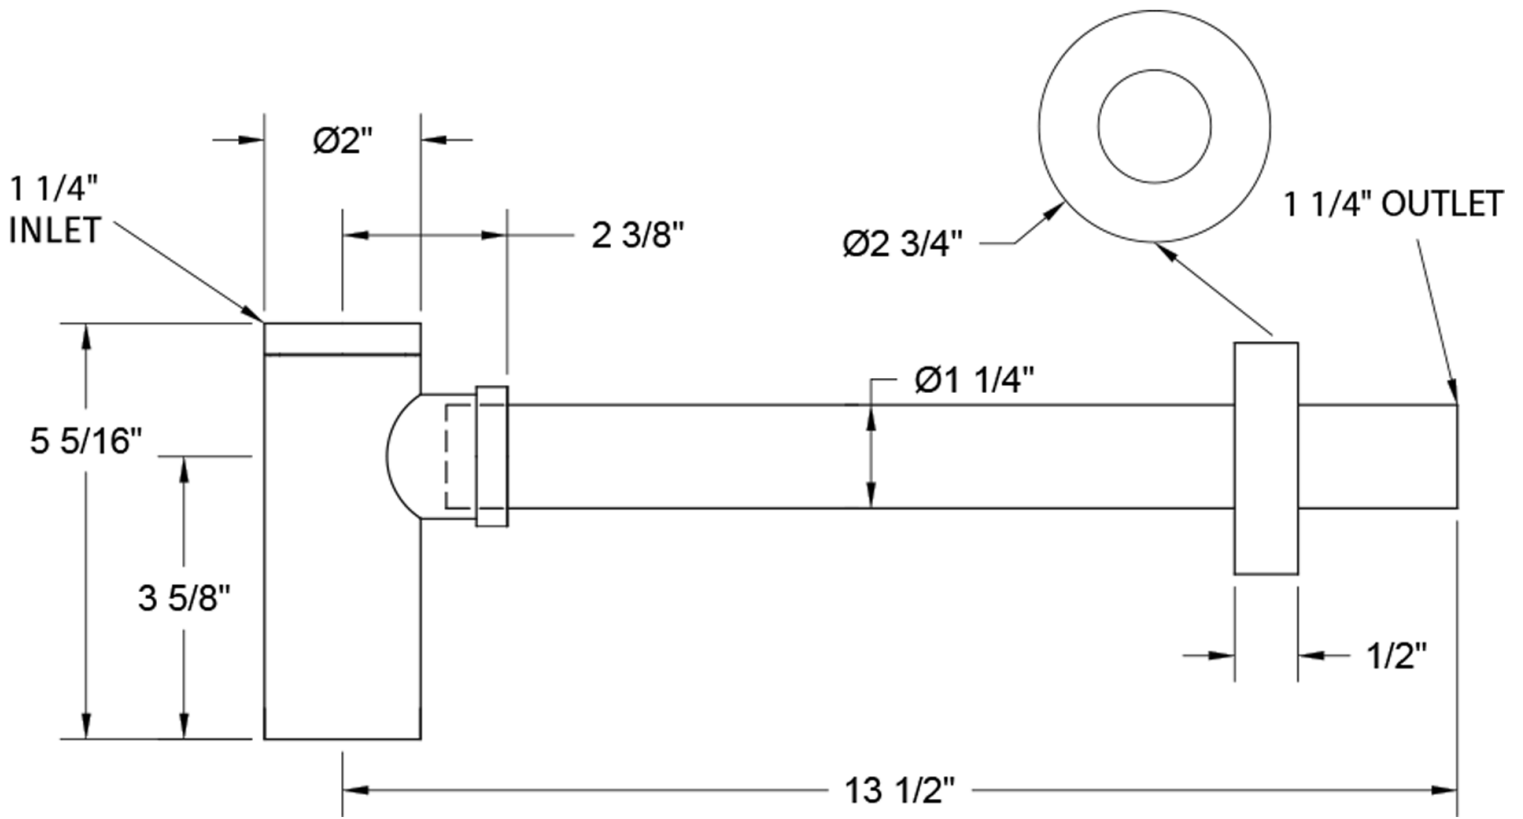

Complements

DECORATIVE BOTTLE TRAP

COMPLEMENTS

Design Wetstyle Design Lab

FEATURES

For C Console, C2 Console, M Collection, Z Collection and Floating Sinks
With clean-out plug

TECHNICAL DETAILS

- **Width:** 1.25"
- **Length:** 1.25"
- **Height:** 13.5"

DBT01R-PC

WETSTYLE cannot be held responsible for any technical errors and reserves the right to make revisions without notice. Approximate measurement. The manufacturer accepts 1/4" (6.35mm) variance.