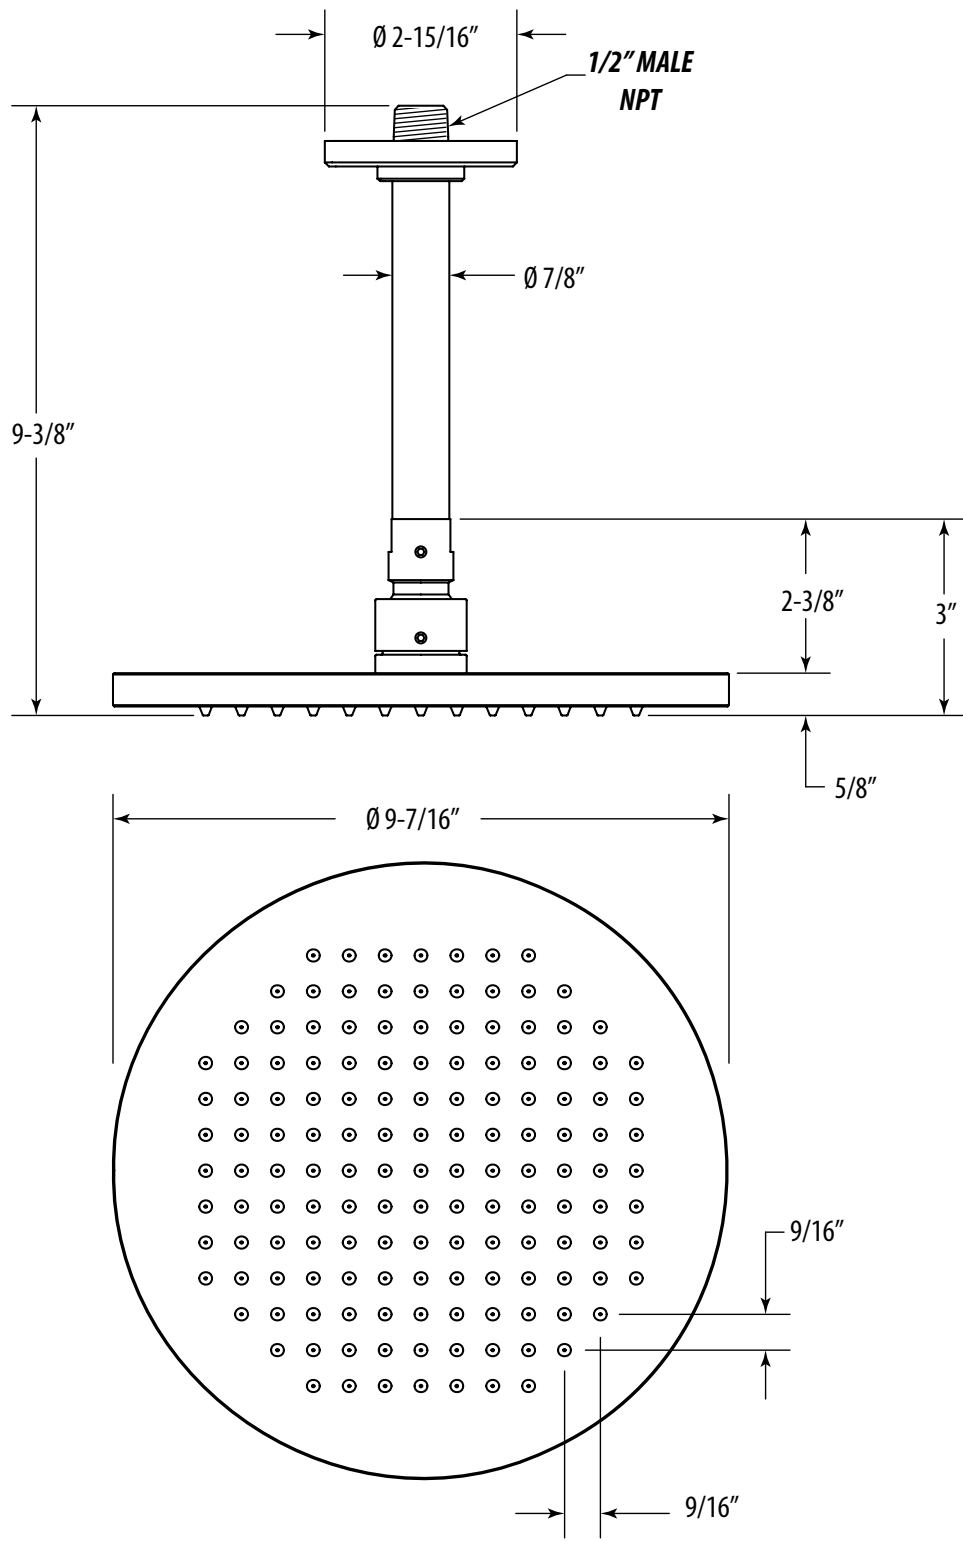

9-1/2" ROUND MODERN RAIN SHOWER HEAD

RS256-5

DIMENSIONS MAY VARY AND ARE SUBJECT TO CHANGE. NO RESPONSIBILITY IS ASSUMED FOR USE OF SUPERCEDED OR VOIDED DATA