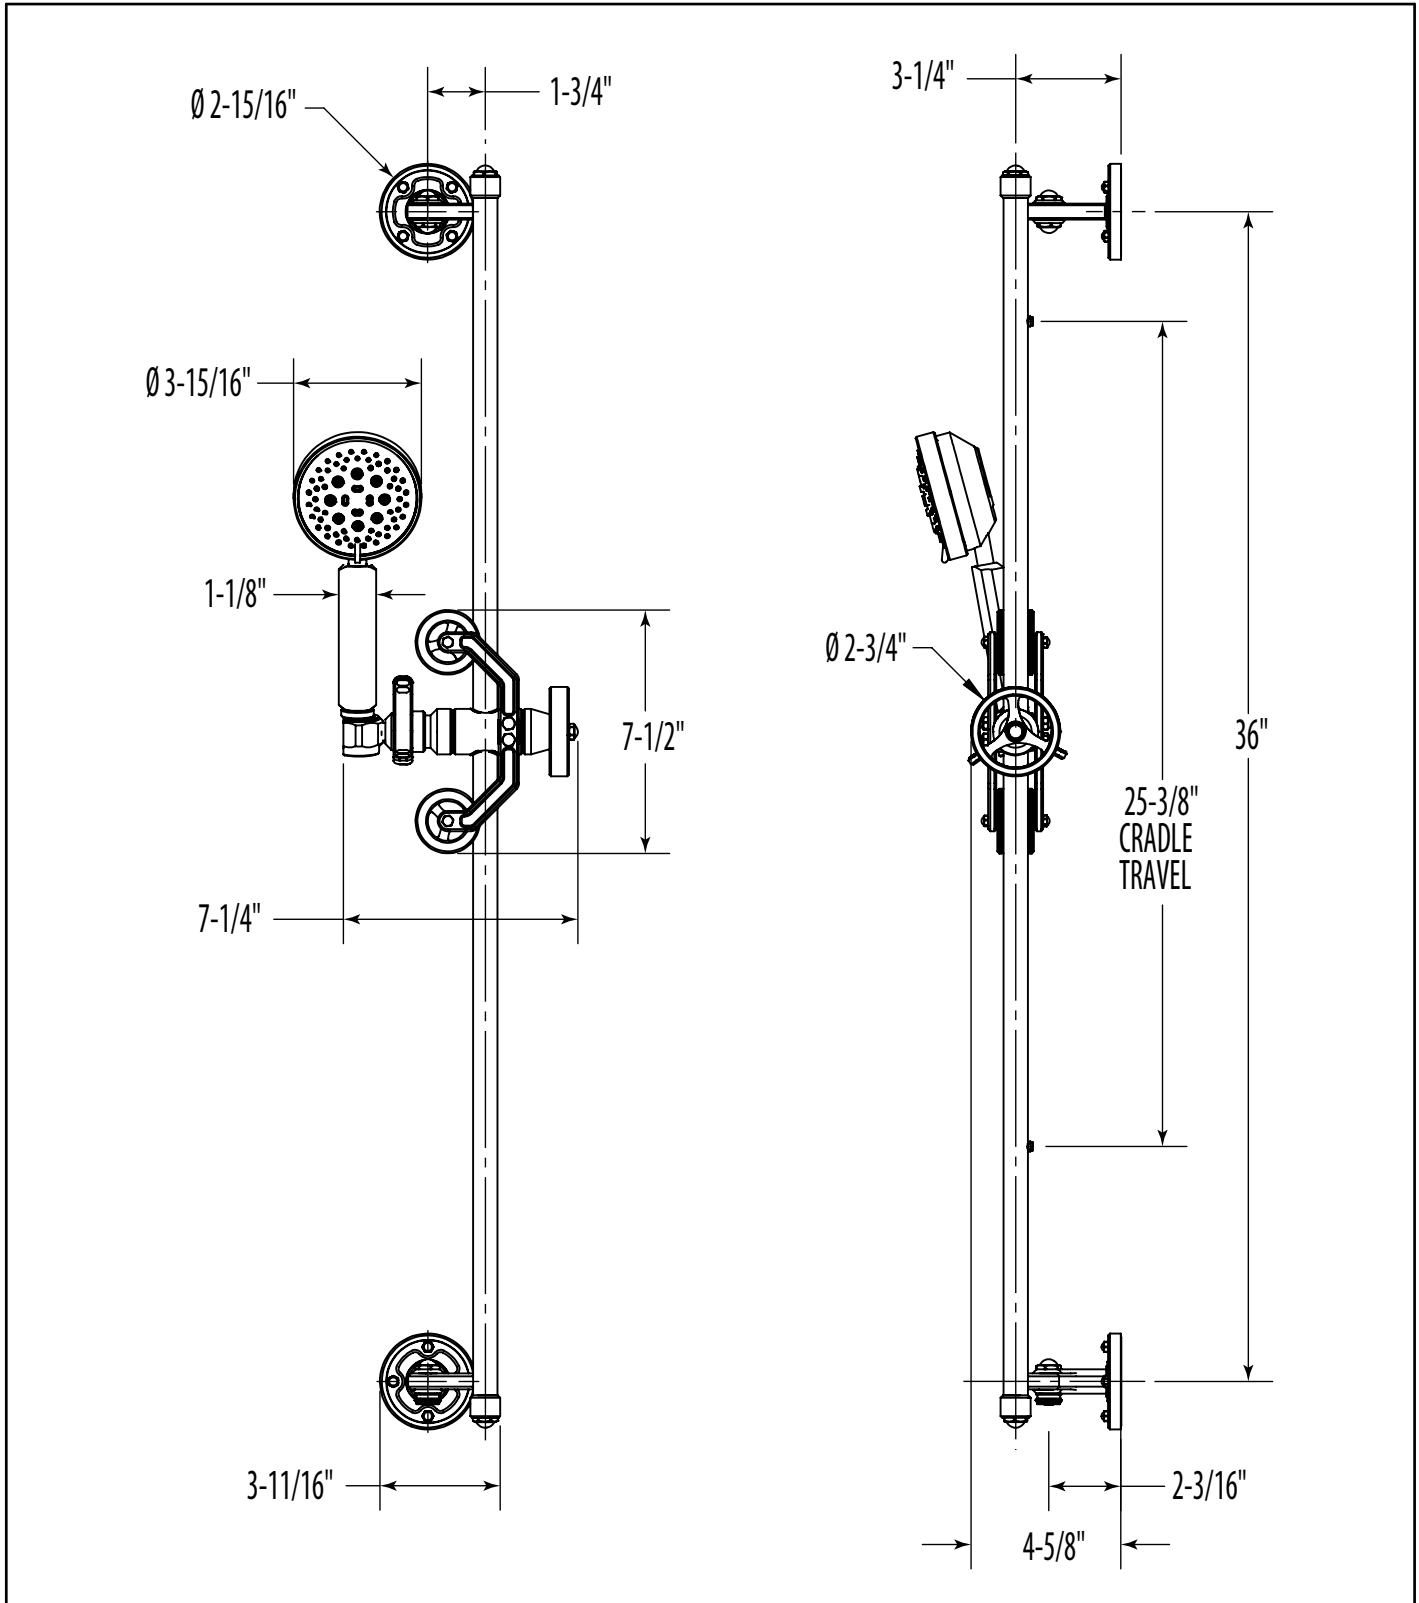

ARGONAUT SLIDE BAR HAND SHOWER

AG255-1

DIMENSIONS MAY VARY AND ARE SUBJECT TO CHANGE. NO RESPONSIBILITY IS ASSUMED FOR USE OF SUPERCEDED OR VOIDED DATA