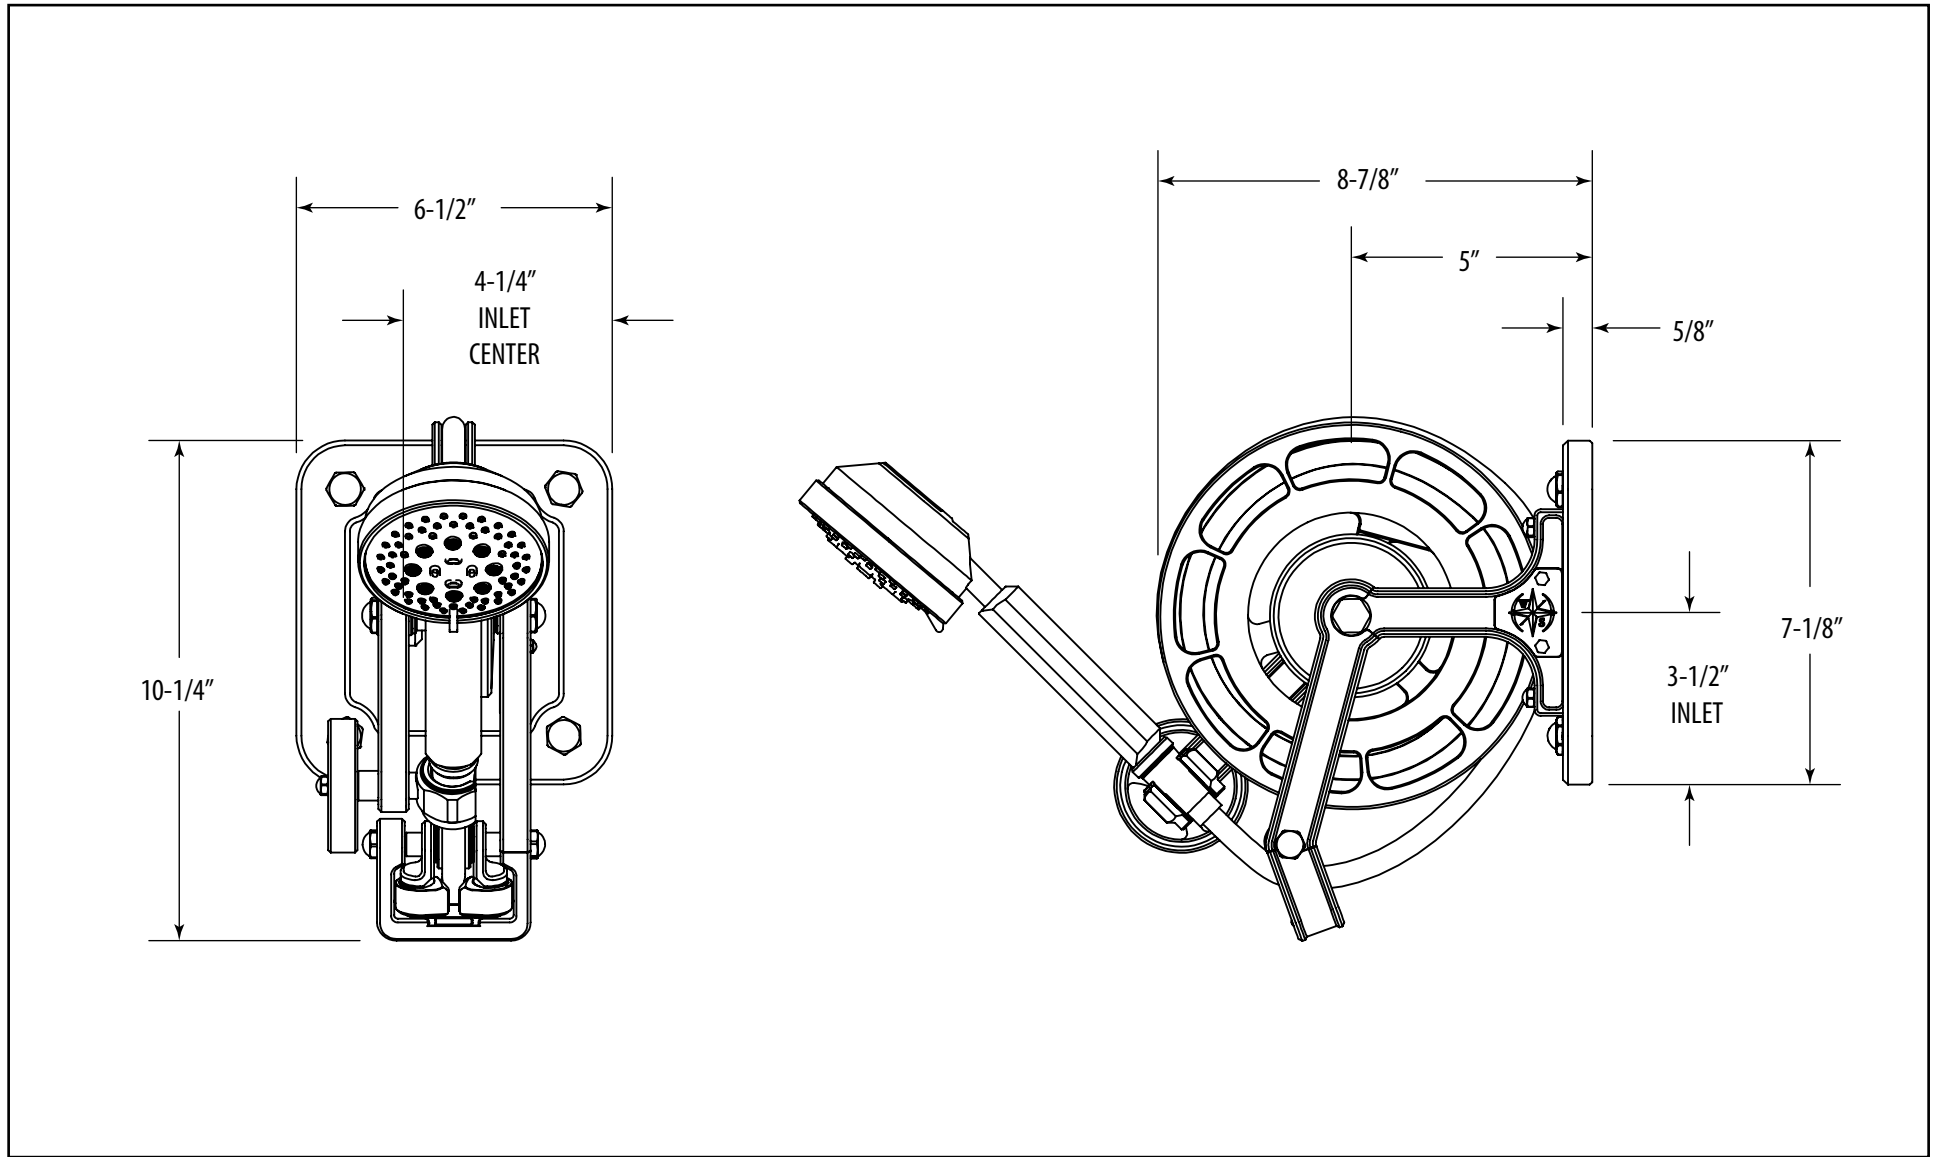

## ARGONAUT RETRACTABLE WALL MOUNT WHEEL SYSTEM W/ HAND SHOWER

### AG254-1

DIMENSIONS MAY VARY AND ARE SUBJECT TO CHANGE. NO RESPONSIBILITY IS ASSUMED FOR USE OF SUPERCEDED OR VOIDED DATA