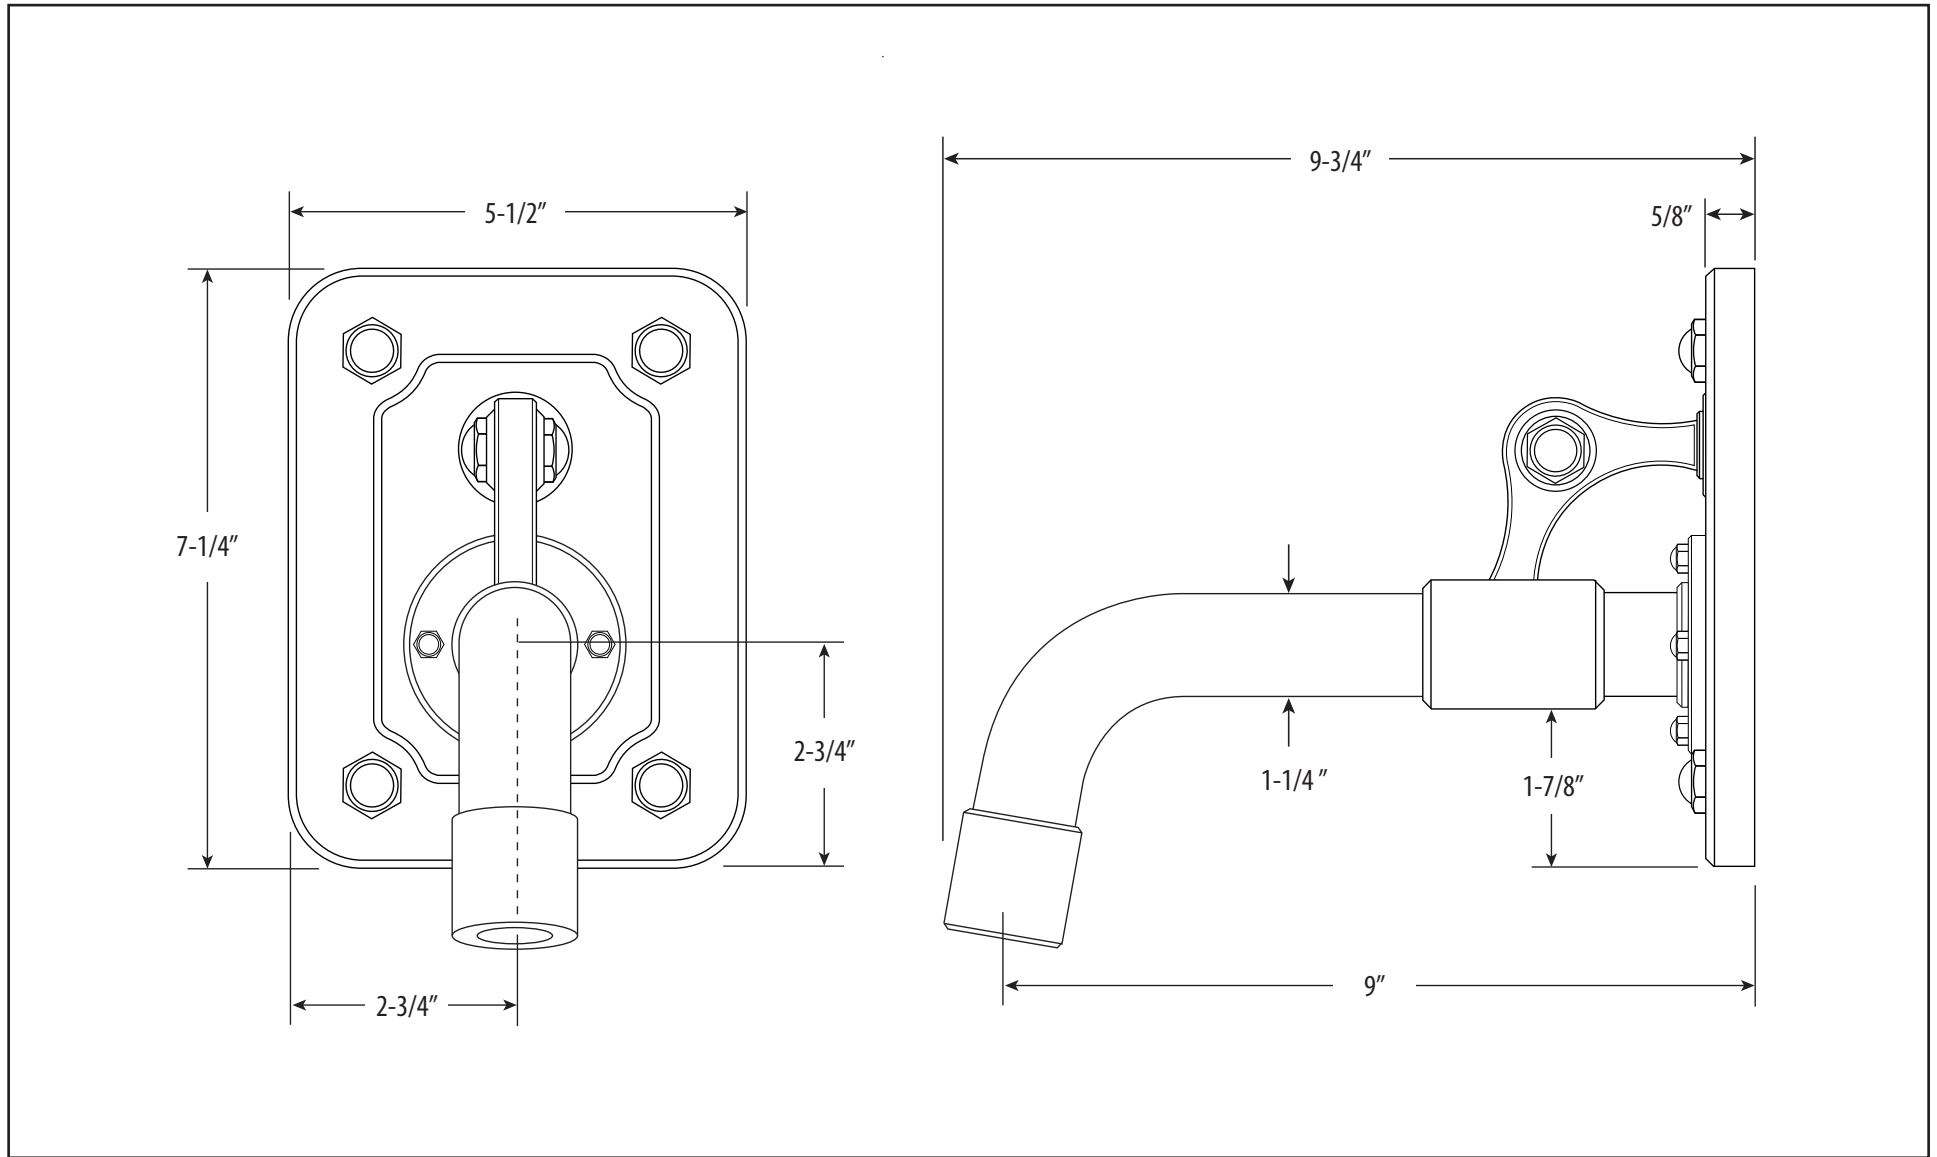

ARGONAUT WALL MOUNT TUB SPOUT

AG244-1

DIMENSIONS MAY VARY AND ARE SUBJECT TO CHANGE. NO RESPONSIBILITY IS ASSUMED FOR USE OF SUPERCEDED OR VOIDED DATA