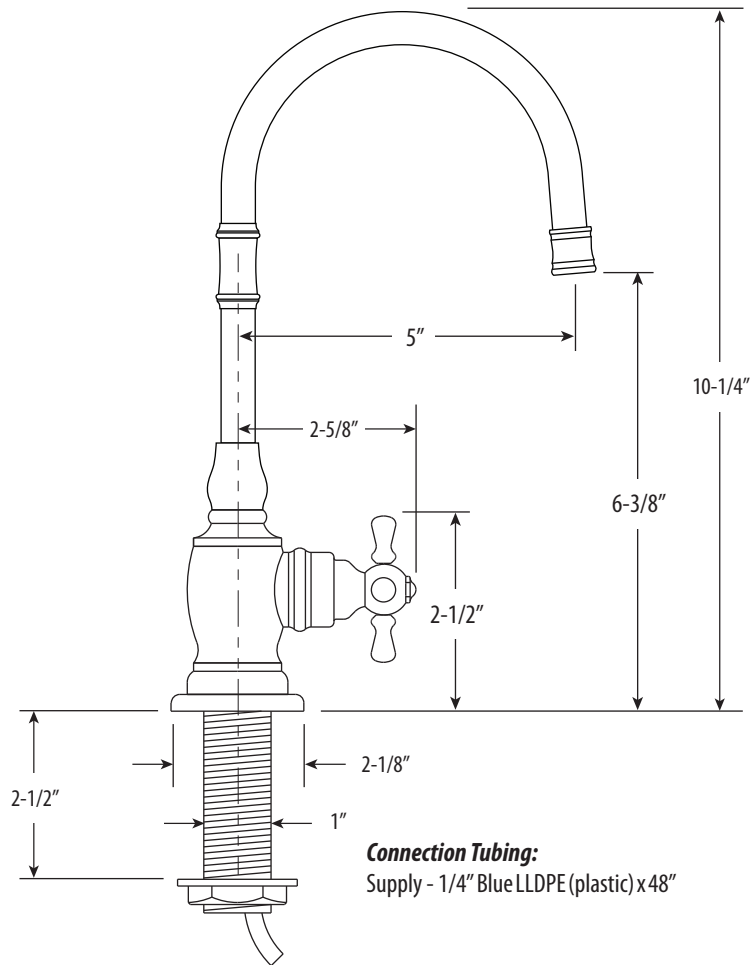

PEMBROKE COLD ONLY FILTRATION FAUCET SPECS

Model # 1252C

PRODUCT DESCRIPTION

- Cold filtered water on demand.
- For use with Waterstone Filtration System.
- Perfect compliment to traditional Pulldown Faucets.
- Decorative spout tip matches PLP Pulldown design.
- Unique C-spout with 5" reach.
- Spout swivels 360 degrees.
- Compatible with reverse osmosis filtration systems.
- 1/4 turn ceramic disk valve cartridges.
- 1.1 gpm maximum flow rate.
- 1/4" compression connection.
- Solid brass construction.
- Single cross handle.
- Lifetime functional warranty.
- Made in the USA.

CODES/STANDARDS APPLICABLE

Specified model meets or exceeds the following:

- ASME A112.18.1
- CSA B125.1
- NSF 61, 372
- CALGreen

- Max Counter Thickness 2-1/2"
- Install Hole Size 1-3/8"

Connection Tubing:

Supply - 1/4" Blue LLDPE (plastic) x 48"

DIMENSIONS MAY VARY AND ARE SUBJECT TO CHANGE. NO RESPONSIBILITY IS ASSUMED FOR USE OF SUPERCEDED OR VOIDED DATA

AVAILABLE IN 30 FINISHES + SOLID 316 STAINLESS STEEL