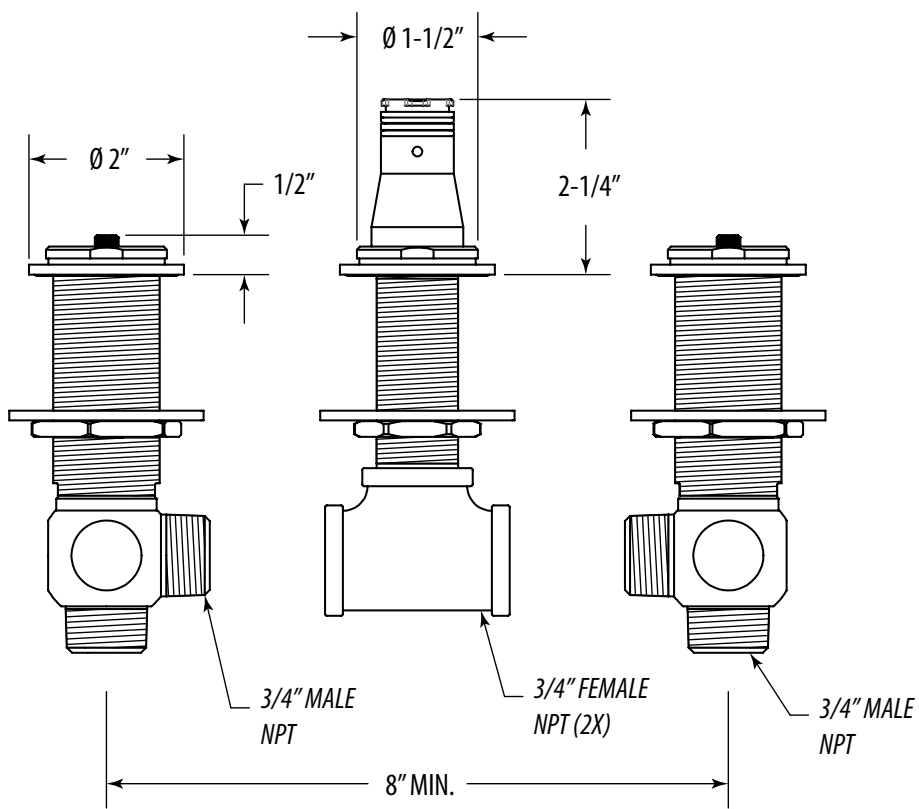

DECK MOUNT TUB VALVE (ROUGH-IN FOR AG24I-1)

10124A

DIMENSIONS MAY VARY AND ARE SUBJECT TO CHANGE. NO RESPONSIBILITY IS ASSUMED FOR USE OF SUPERCEDED OR VOIDED DATA