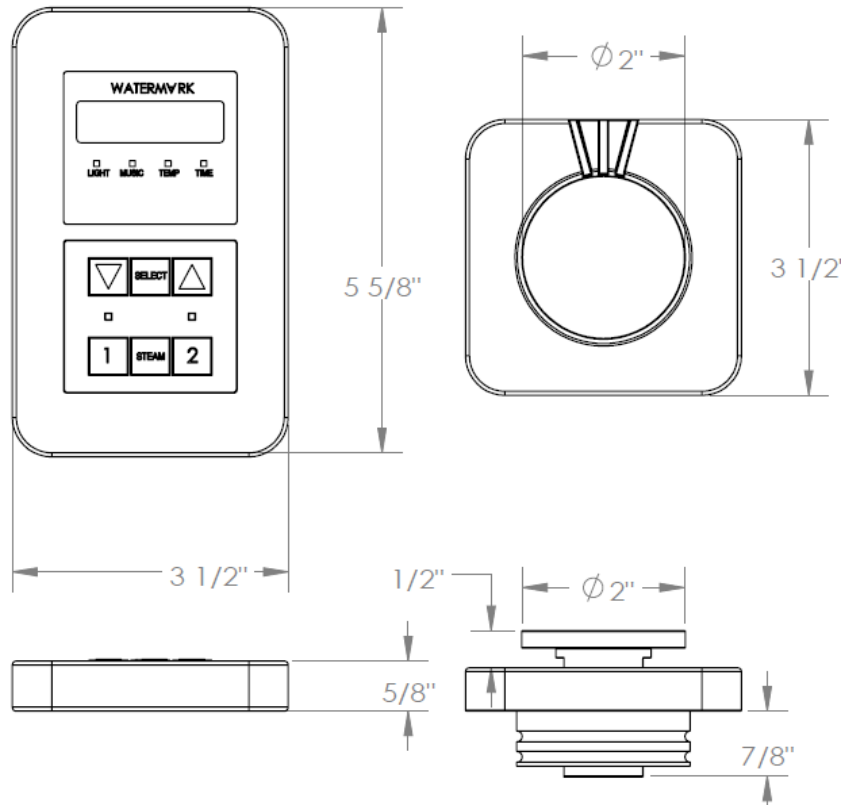

SS-SSED02

Edge Steam Shower

Includes digital series control and retractable steamhead.* Integrates with ThermaSol® AF Series and ProSeries™ Digital Generators as well as Serenity Light & Music System.

Meets the applicable requirements of ASME A112.18.1-2005/CSA B125.1-05, entitled "Plumbing Supply Fittings"