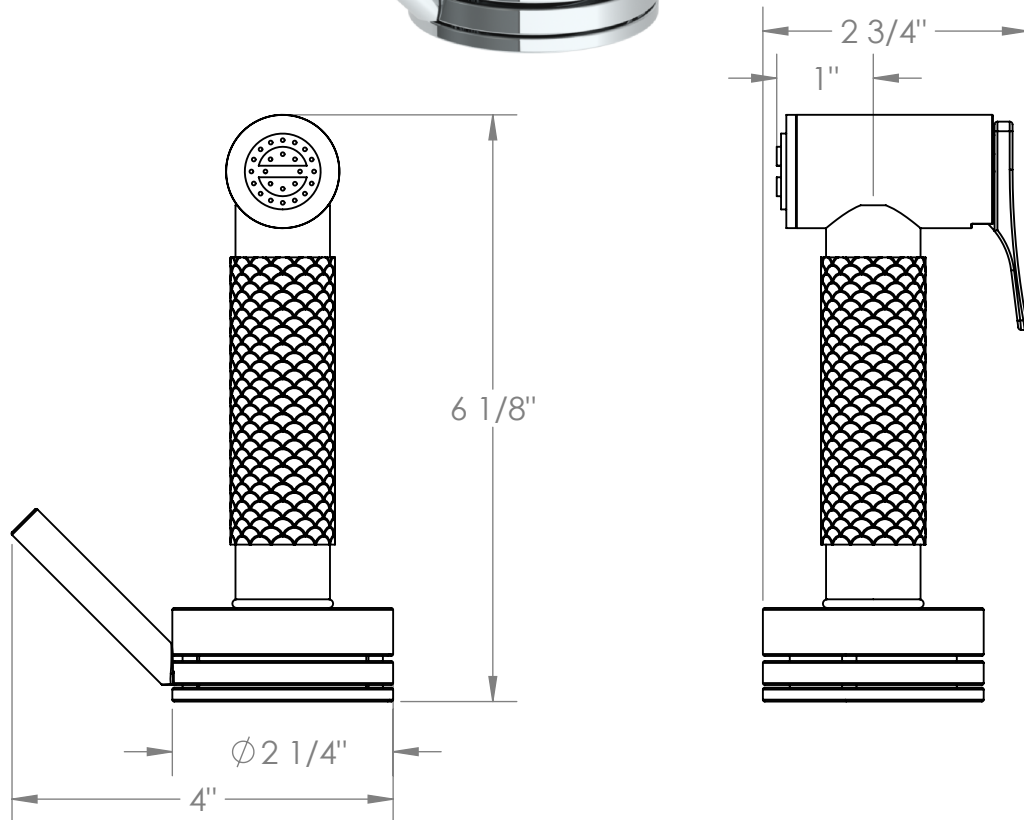

MSALO.1

Deck Mounted Independent Side Spray
Includes Integrated Mixer

Meets the applicable requirements of ASME A112.18.1-2005/CSA B125.1-05, entitled "Plumbing Supply Fittings"