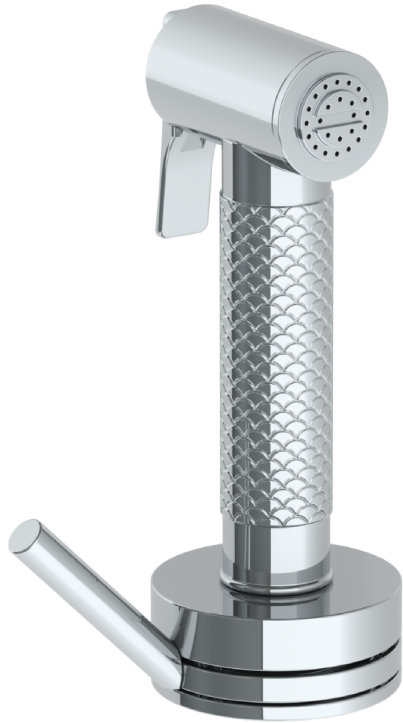

MSALO.1

Deck Mounted Independent Side Spray
Includes Integrated Mixer

Meets the applicable requirements of ASME A112.18.1-2005/CSA B125.1-05, entitled "Plumbing Supply Fittings"