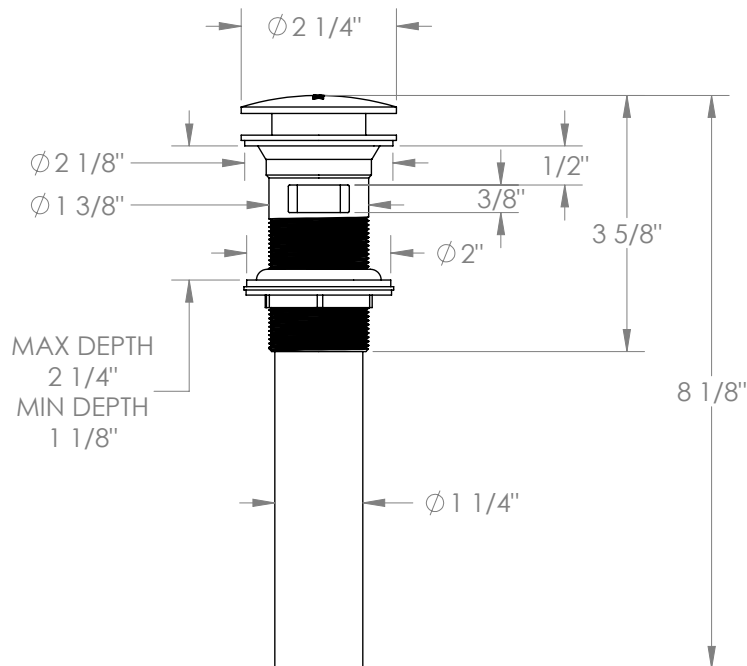

WATERMARK

BROOKLYN, NEW YORK

MPU5PL-SM

Soft Touch Lavatory Drain with Overflow and Small Plug - Fully Plated Assembly

- 2 1/4" Diameter Push Button Drain
- With Overflow Hole - For Use with Lavatory Sinks with Built-In Overflow
- Fits Sinks with Standard 1 5/8" Drain Hole
- Drain Can Be Opened or Closed in Basin
- All Solid Brass Construction
- Professional Installation Required

Available in all finishes shown on the [Watermark Designs website](#)

Meets the applicable requirements of ASME A112.18.1/CSA B125.1, entitled "Plumbing Supply Fittings".

Watermark Designs reserves the right to make revisions without notice to product specifications. All product dimensions are nominal.