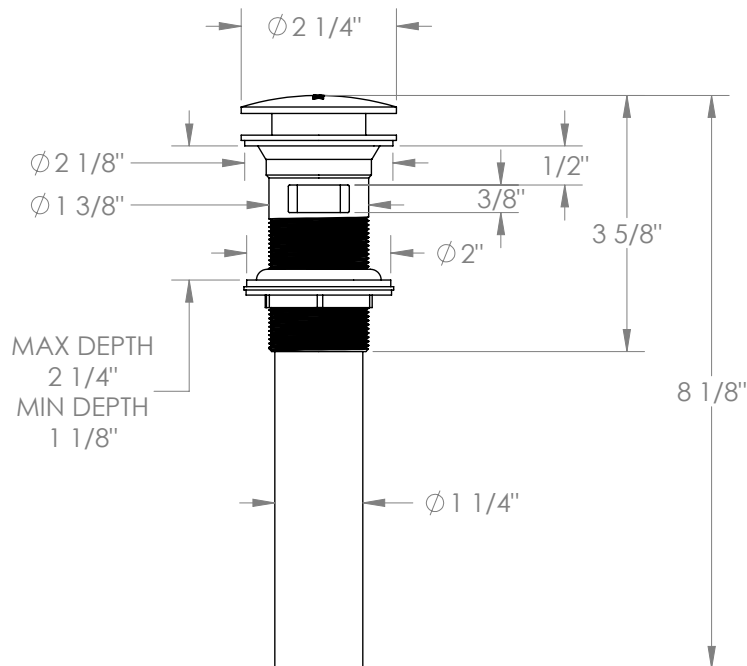

## MPU5-SM

Soft Touch Lavatory Drain with Overflow and Small Plug

- 2 1/4" Diameter Push Button Drain
- With Overflow Hole - For Use with Lavatory Sinks with Built-In Overflow
- Fits Sinks with Standard 1 5/8" Drain Hole
- Drain Can Be Opened or Closed in Basin
- All Solid Brass Construction
- Professional Installation Required

Available in all finishes shown on the [Watermark Designs website](https://www.watermark-designs.com)

Meets the applicable requirements of ASME A112.18.1/CSA B125.1, entitled "Plumbing Supply Fittings".