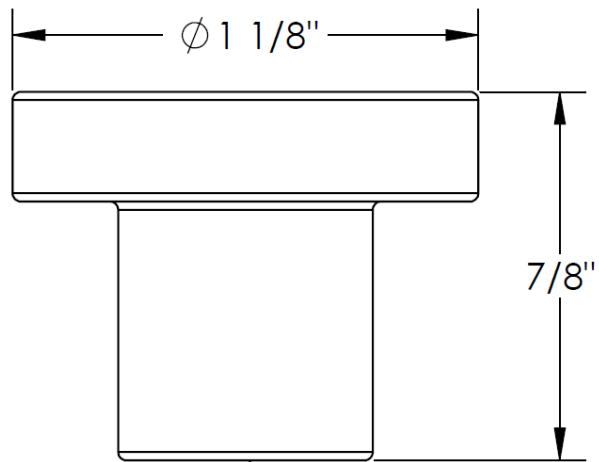

KB-232
Cabinet Knob

#8-32 MACHINE THREAD