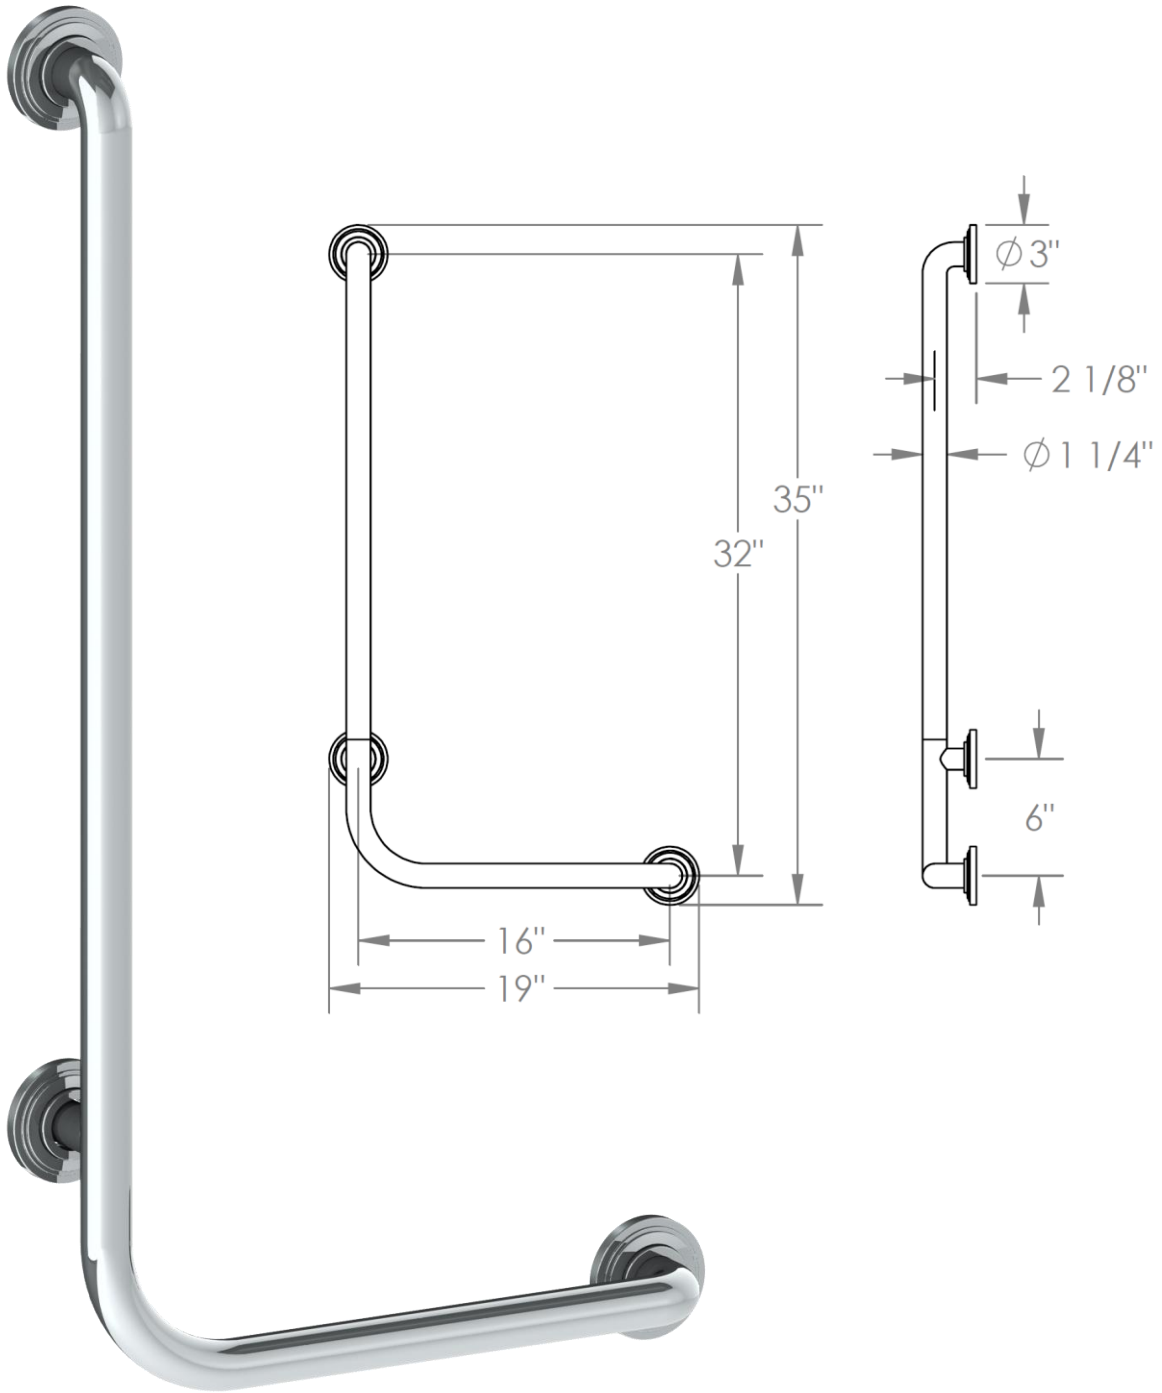

GB10-TRN

"L" Right Hand Angle Grab Bar
Transitional Collection

WATERMARK DESIGNS 2/20/2019

350 Dewitt Ave Brooklyn NY 11207 USA T 718 257 2800 F 718 257 2144 info@watermark-designs.com