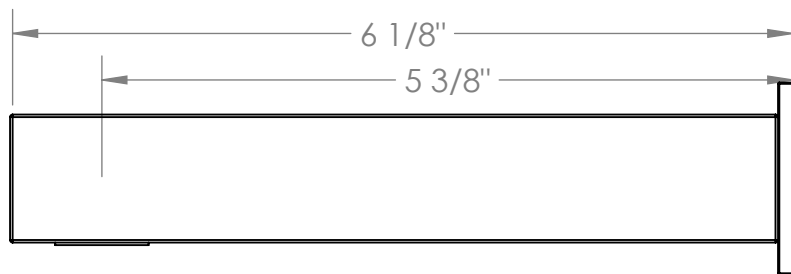

97-WBS

Wall Mounted Bath Spout

1/2 - 14 NPT
FEMALE

Meets the applicable requirements of ASME A112.18.1-2005/CSA B125.1-05, entitled "Plumbing Supply Fittings"

WATERMARK DESIGNS 8/14/2019

350 Dewitt Ave Brooklyn NY 11207 USA T 718 257 2800 F 718 257 2144 info@watermark-designs.com