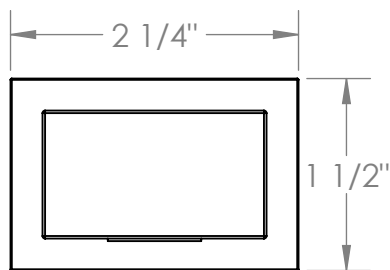

97-WBS

Wall Mounted Bath Spout

1/2 - 14 NPT
FEMALE

Meets the applicable requirements of ASME A112.18.1-2005/CSA B125.1-05, entitled "Plumbing Supply Fittings"

WATERMARK DESIGNS 8/14/2019

350 Dewitt Ave Brooklyn NY 11207 USA T 718 257 2800 F 718 257 2144 info@watermark-designs.com