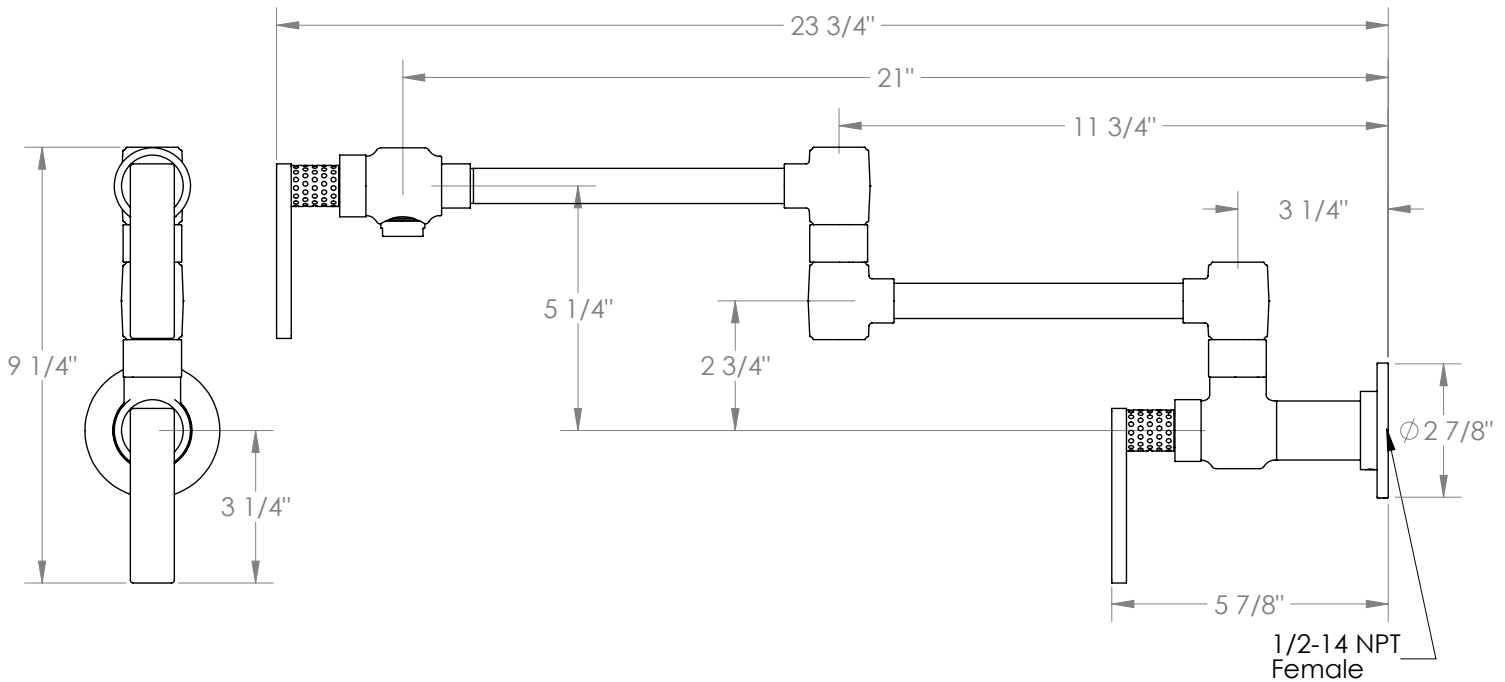

WATERMARK

BROOKLYN, NEW YORK

Lily
71-7.8-LLP5
Wall Mounted Pot Filler

- 1/2"-14 NPT Female Wall Connection
- Recommended Wall Hole: 1"
- All Lead-Free Brass Construction
- Flow Rate: 7.5 GPM
- 1/4 Turn Ceramic Cartridge
- Use With Cold Water Only
- 360° Rotating Spout
- Professional Installation Required

Available in all finishes shown on the [Watermark Designs website](https://www.watermark-designs.com)

Meets the applicable requirements of ASME A112.18.1-2005/CSA B125.1-05, entitled "Plumbing Supply Fittings".