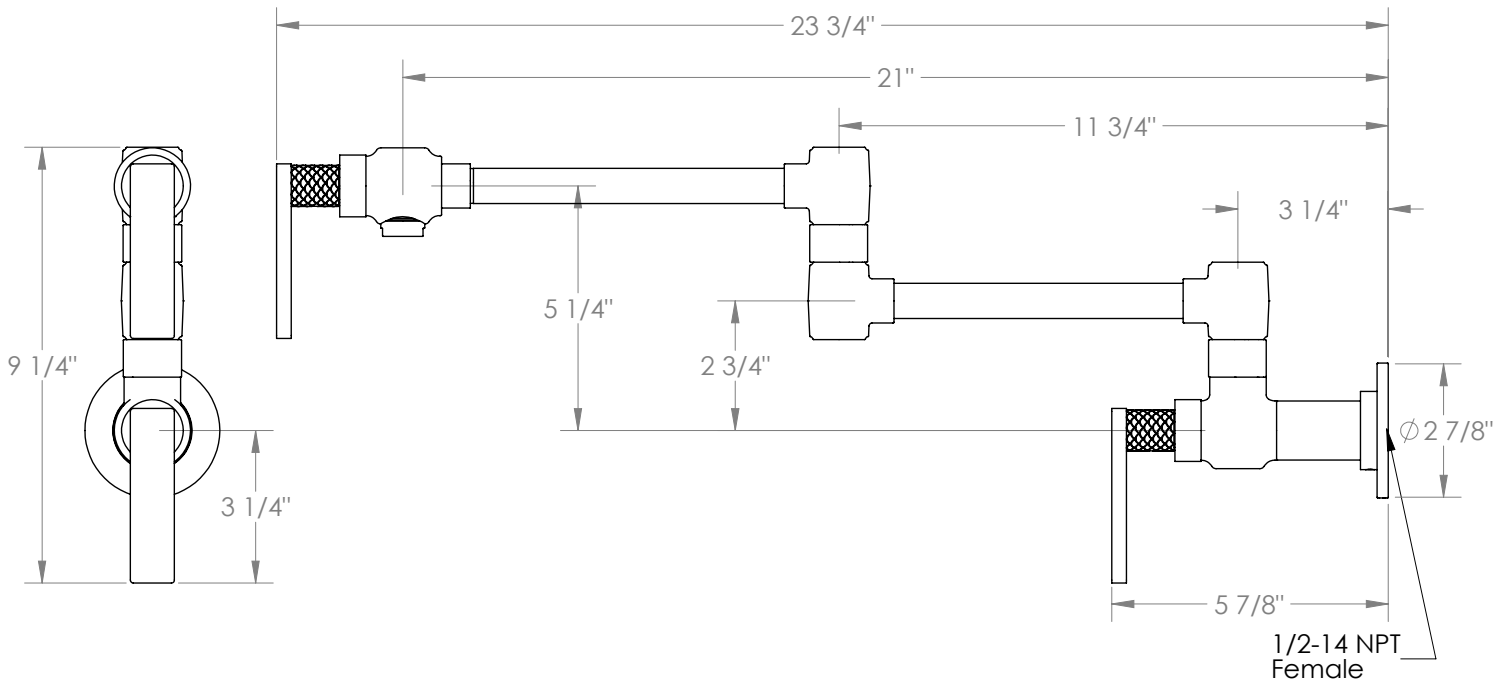

WATERMARK

BROOKLYN, NEW YORK

Lily
71-7.8-LLO6
Wall Mounted Pot Filler

- 1/2"-14 NPT Female Wall Connection
- Recommended Wall Hole: 1"
- All Lead-Free Brass Construction
- Flow Rate: 7.5 GPM
- 1/4 Turn Ceramic Cartridge
- Use With Cold Water Only
- 360° Rotating Spout
- Professional Installation Required

Available in all finishes shown on the [Watermark Designs website](#)

Meets the applicable requirements of ASME A112.18.1-2005/CSA B125.1-05, entitled "Plumbing Supply Fittings".

Watermark Designs reserves the right to make revisions without notice to produce specifications. All product dimensions are nominal.