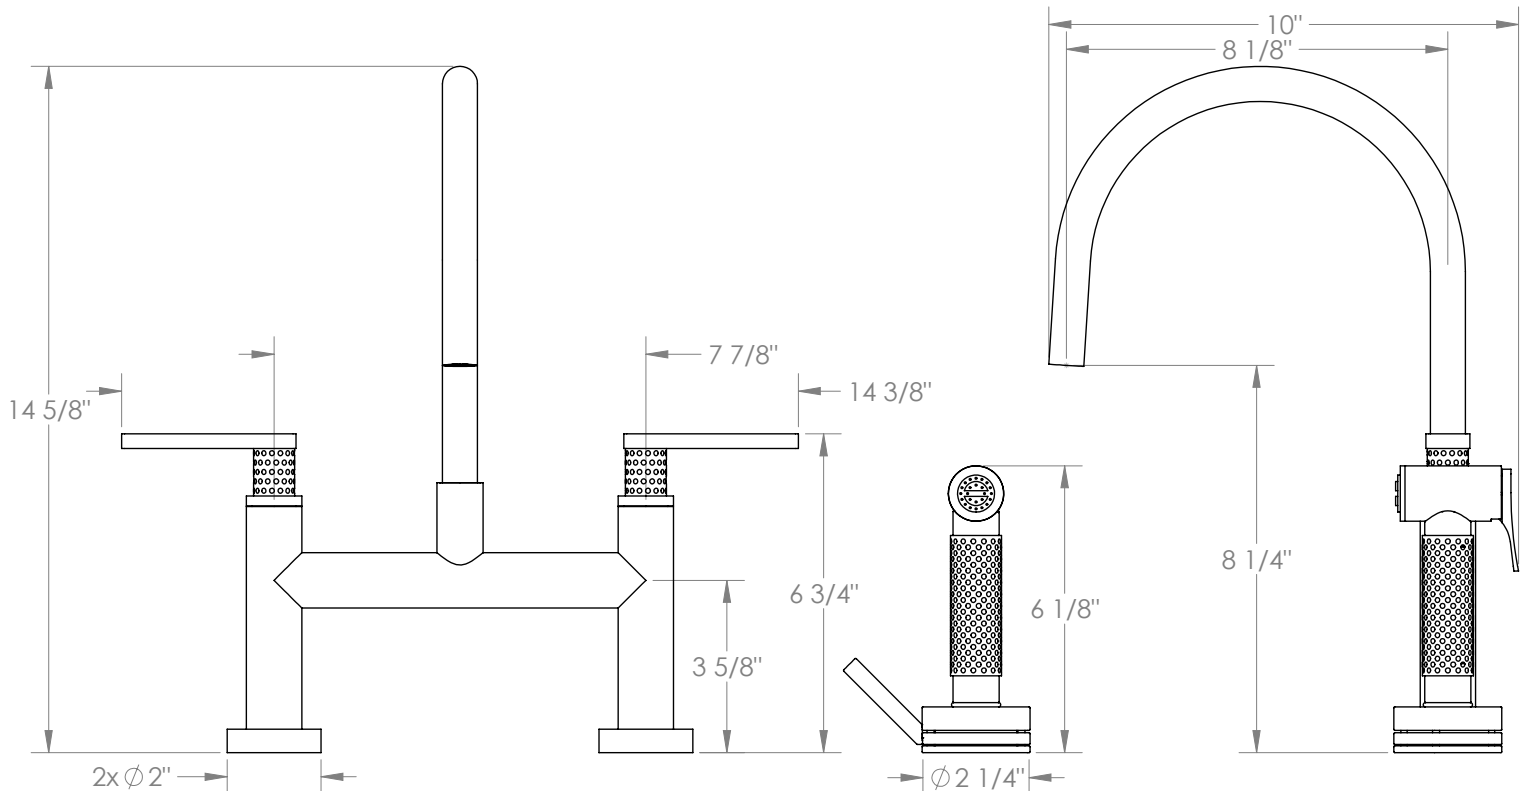

# WATERMARK

BROOKLYN, NEW YORK

Lily

71-7.65G-LLP5

Deck Mounted, Gooseneck, Bridge Kitchen  
Faucet with Independent Side Spray

- Side Spray Hose Length: 50" (Final Length May Vary)
- Fits Deck Up To 1-1/4" Thick
- Recommended Mounting Hole: 1-1/8"
- All Lead-Free Brass Construction
- Flow Rate: 1.75 GPM
- 1/4 Turn Ceramic Cartridge
- Volume Control Handle For Spray Must Be Turned Off When Not In Use
- 360° Rotating Spout
- Professional Installation Required

Available in all finishes shown on the [Watermark Designs website](https://www.watermarkdesigns.com)

Meets the applicable requirements of ASME A112.18.1-2005/CSA B125.1-05, entitled "Plumbing Supply Fittings".

Watermark Designs reserves the right to make revisions without notice to produce specifications. All product dimensions are nominal.

09/2023

350 Dewitt Ave. Brooklyn, NY 11207 USA | T: 1 718 257 2800 | F: 1 718 257 2144 | [customerservice@watermark-designs.com](mailto:customerservice@watermark-designs.com)