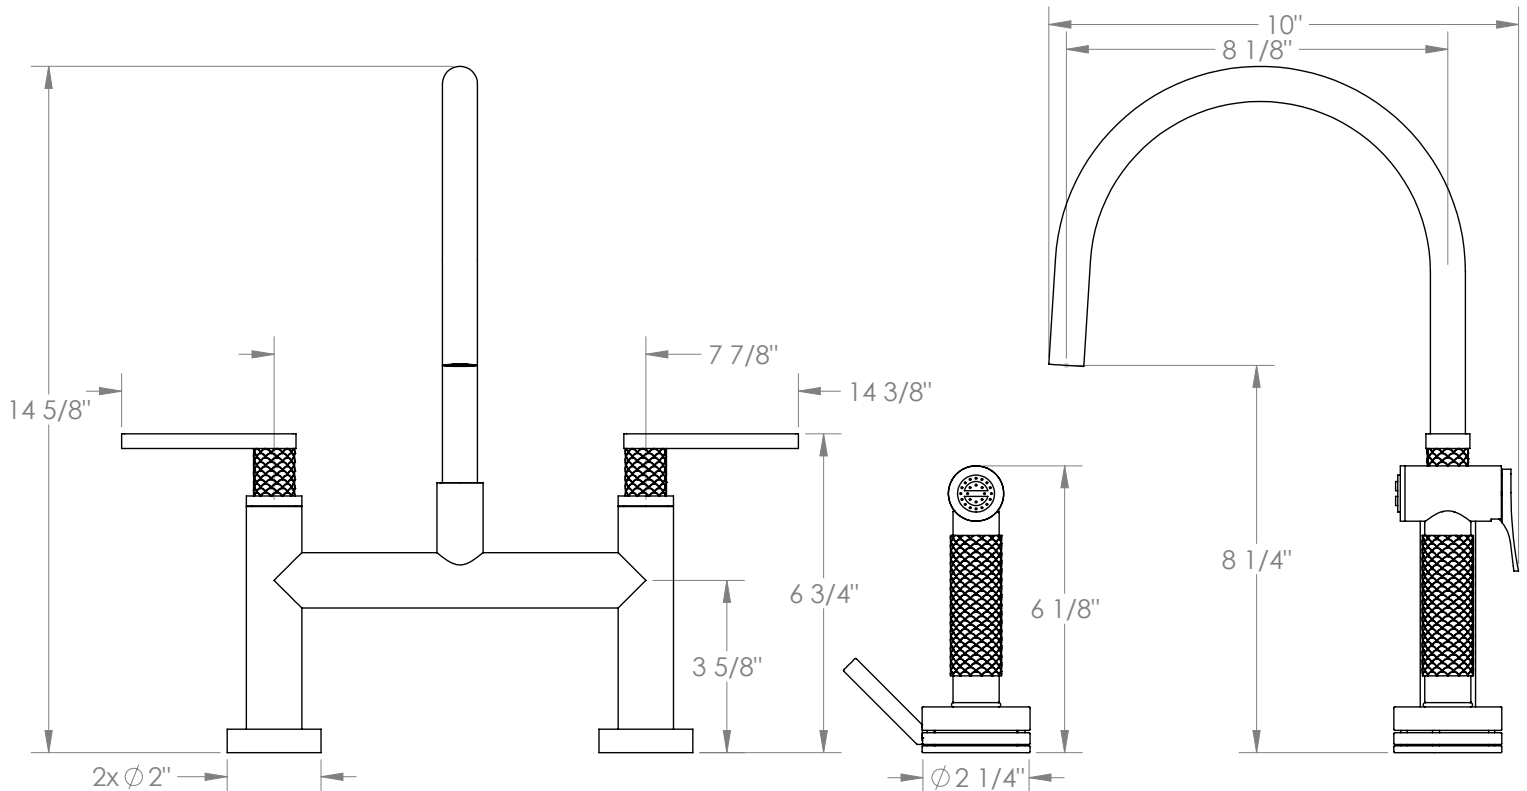

# WATERMARK

BROOKLYN, NEW YORK

*Lily*  
**71-7.65G-LLO6**

Deck Mounted, Gooseneck, Bridge Kitchen  
Faucet with Independent Side Spray

- Side Spray Hose Length: 50" (Final Length May Vary)
- Fits Deck Up To 1-1/4" Thick
- Recommended Mounting Hole: 1-1/8"
- All Lead-Free Brass Construction
- Flow Rate: 1.75 GPM
- 1/4 Turn Ceramic Cartridge
- Volume Control Handle For Spray Must Be Turned Off When Not In Use
- 360° Rotating Spout
- Professional Installation Required

Available in all finishes shown on the [Watermark Designs website](https://www.watermarkdesigns.com)

Meets the applicable requirements of ASME A112.18.1-2005/CSA B125.1-05, entitled "Plumbing Supply Fittings".

Watermark Designs reserves the right to make revisions without notice to produce specifications. All product dimensions are nominal.

09/2023

350 Dewitt Ave. Brooklyn, NY 11207 USA | T: 1 718 257 2800 | F: 1 718 257 2144 | [customerservice@watermark-designs.com](mailto:customerservice@watermark-designs.com)