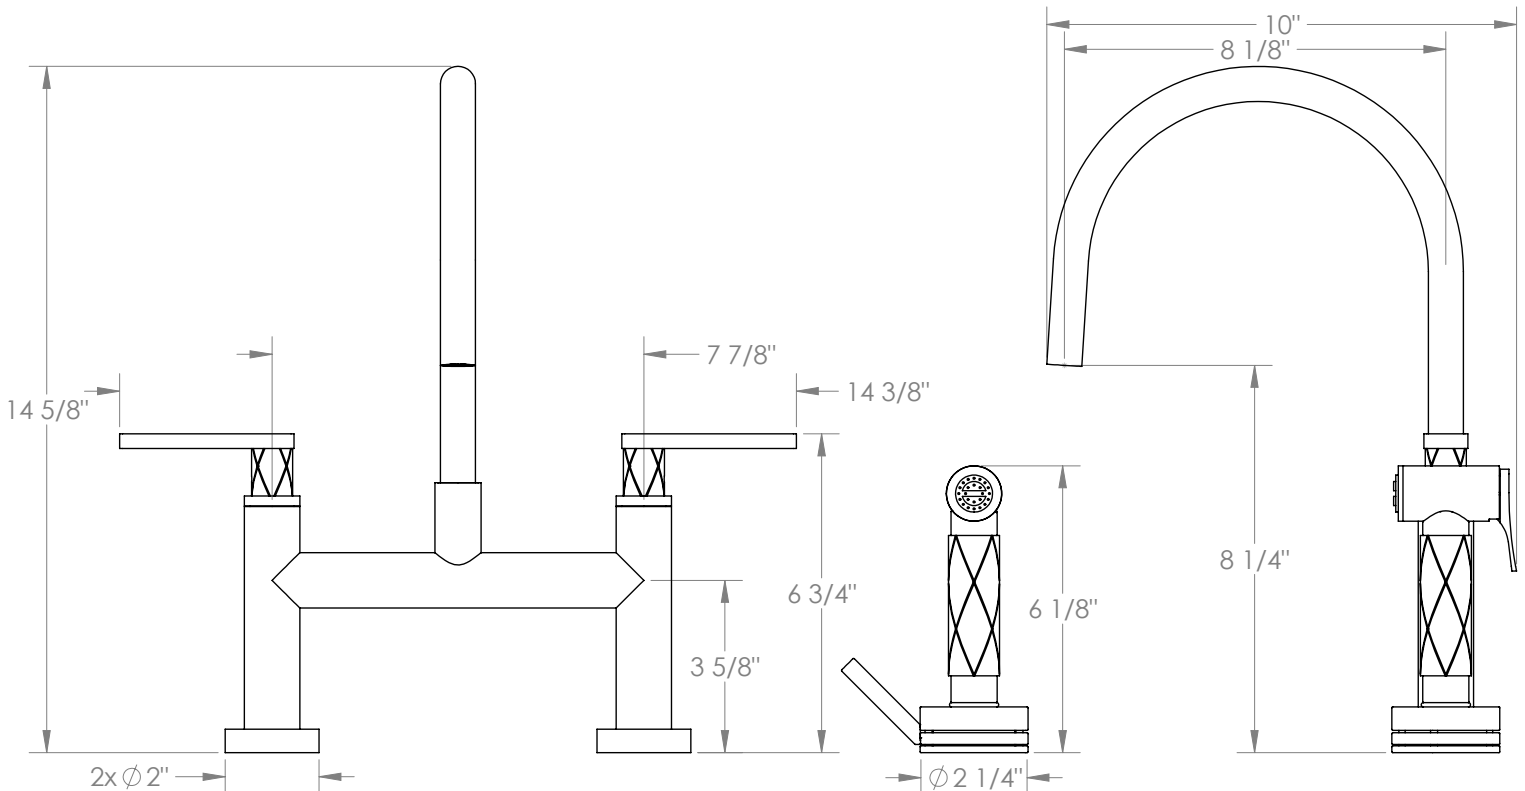

WATERMARK

BROOKLYN, NEW YORK

Lily

71-7.65G-LLD4

Deck Mounted, Gooseneck, Bridge Kitchen
Faucet with Independent Side Spray

- Side Spray Hose Length: 50" (Final Length May Vary)
- Fits Deck Up To 1-1/4" Thick
- Recommended Mounting Hole: 1-1/8"
- All Lead-Free Brass Construction
- Flow Rate: 1.75 GPM
- 1/4 Turn Ceramic Cartridge
- Volume Control Handle For Spray Must Be Turned Off When Not In Use
- 360° Rotating Spout
- Professional Installation Required

Available in all finishes shown on the [Watermark Designs website](https://www.watermark-designs.com)

Meets the applicable requirements of ASME A112.18.1-2005/CSA B125.1-05, entitled "Plumbing Supply Fittings".

Watermark Designs reserves the right to make revisions without notice to produce specifications. All product dimensions are nominal.

09/2023

350 Dewitt Ave. Brooklyn, NY 11207 USA | T: 1 718 257 2800 | F: 1 718 257 2144 | customerservice@watermark-designs.com