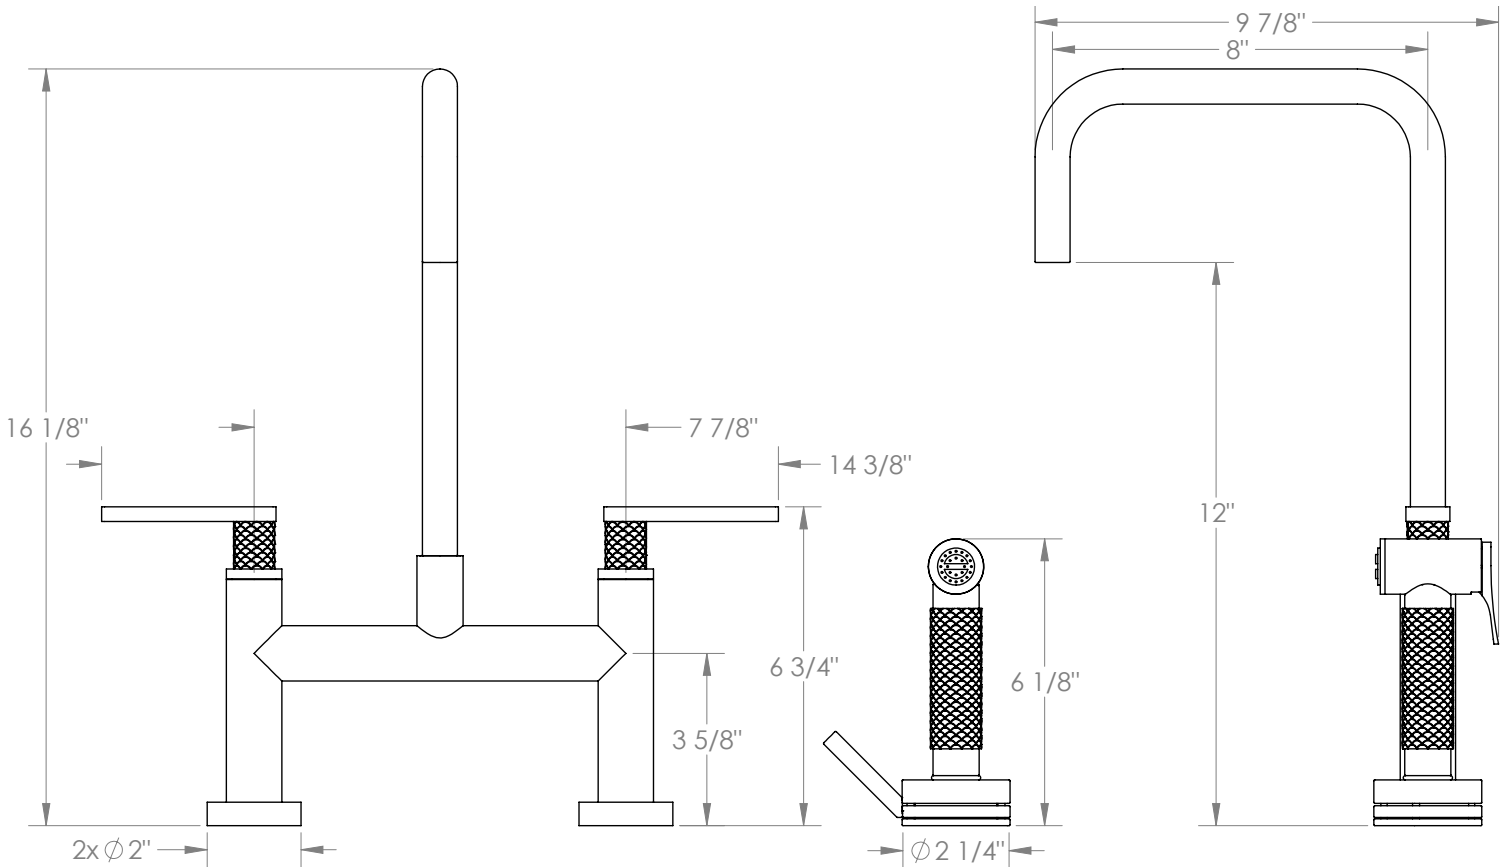

WATERMARK

BROOKLYN, NEW YORK

Lily
71-7.65-LLO6
Deck Mounted, Bridge Kitchen Faucet with
Independent Side Spray

- Side Spray Hose Length: 50" (Final Length May Vary)
- Fits Deck Up To 1-1/4" Thick
- Recommended Mounting Hole: 1-1/8"
- All Lead-Free Brass Construction
- Flow Rate: 1.75 GPM
- 1/4 Turn Ceramic Cartridge
- Volume Control Handle For Spray Must Be Turned Off When Not In Use
- 360° Rotating Spout
- Professional Installation Required

Available in all finishes shown on the [Watermark Designs website](https://www.watermarkdesigns.com)

Meets the applicable requirements of ASME A112.18.1-2005/CSA B125.1-05, entitled "Plumbing Supply Fittings".

Watermark Designs reserves the right to make revisions without notice to produce specifications. All product dimensions are nominal.

09/2023

350 Dewitt Ave. Brooklyn, NY 11207 USA | T: 1 718 257 2800 | F: 1 718 257 2144 | customerservice@watermark-designs.com