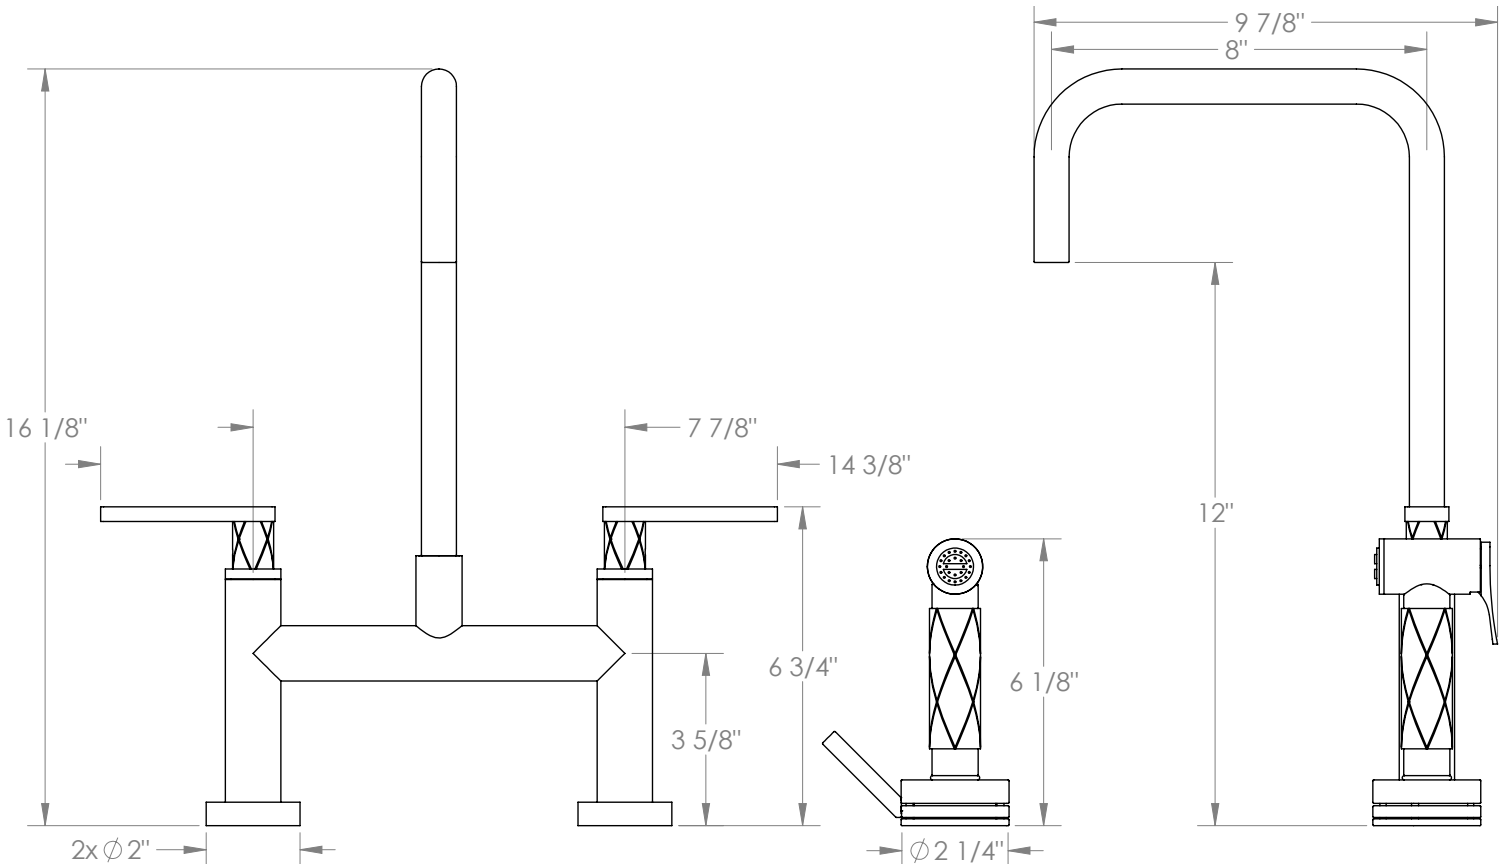

WATERMARK

BROOKLYN, NEW YORK

Available in all finishes shown on the [Watermark Designs website](https://www.watermark-designs.com)

Lily 71-7.65-LLD4

Deck Mounted, Bridge Kitchen Faucet with
Independent Side Spray

- Side Spray Hose Length: 50" (Final Length May Vary)
- Fits Deck Up To 1-1/4" Thick
- Recommended Mounting Hole: 1-1/8"
- All Lead-Free Brass Construction
- Flow Rate: 1.75 GPM
- 1/4 Turn Ceramic Cartridge
- Volume Control Handle For Spray Must Be Turned Off When Not In Use
- 360° Rotating Spout
- Professional Installation Required

Meets the applicable requirements of ASME A112.18.1-2005/CSA B125.1-05, entitled "Plumbing Supply Fittings".

Watermark Designs reserves the right to make revisions without notice to produce specifications. All product dimensions are nominal.