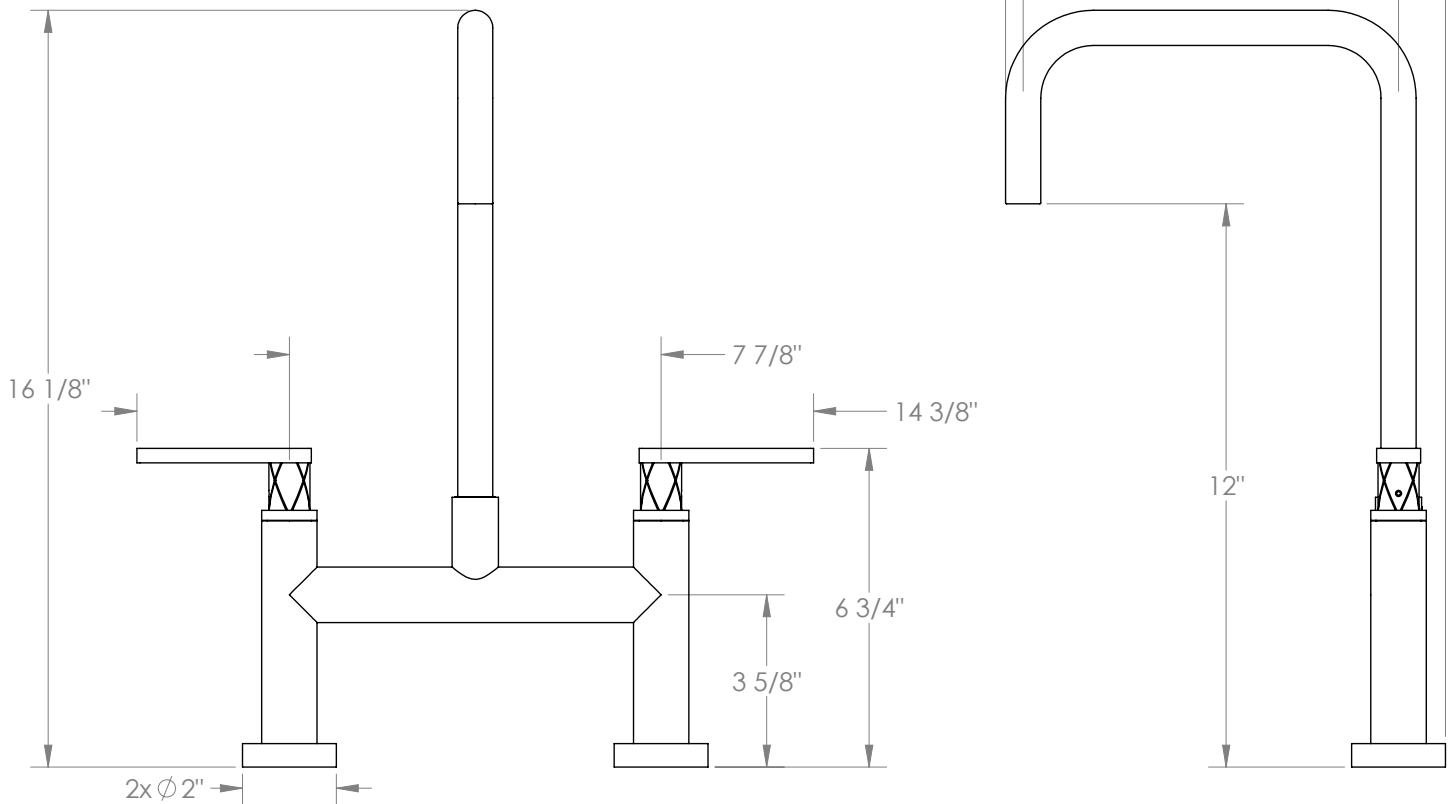

# WATERMARK

BROOKLYN, NEW YORK

*Lily*  
**71-7.5-LLD4**

Deck Mounted, Bridge Kitchen Faucet

- Fits Deck Up To 2" Thick
- Recommended Mounting Hole: 1-1/8"
- All Lead-Free Brass Construction
- Flow Rate: 1.75 GPM
- 1/4 Turn Ceramic Cartridge
- 360° Rotating Spout
- Professional Installation Required

Available in all finishes shown on the [Watermark Designs website](https://www.watermark-designs.com)

Meets the applicable requirements of ASME A112.18.1-2005/CSA B125.1-05, entitled "Plumbing Supply Fittings".

Watermark Designs reserves the right to make revisions without notice to produce specifications. All product dimensions are nominal.

09/2023

350 Dewitt Ave. Brooklyn, NY 11207 USA | T: 1 718 257 2800 | F: 1 718 257 2144 | [customerservice@watermark-designs.com](mailto:customerservice@watermark-designs.com)