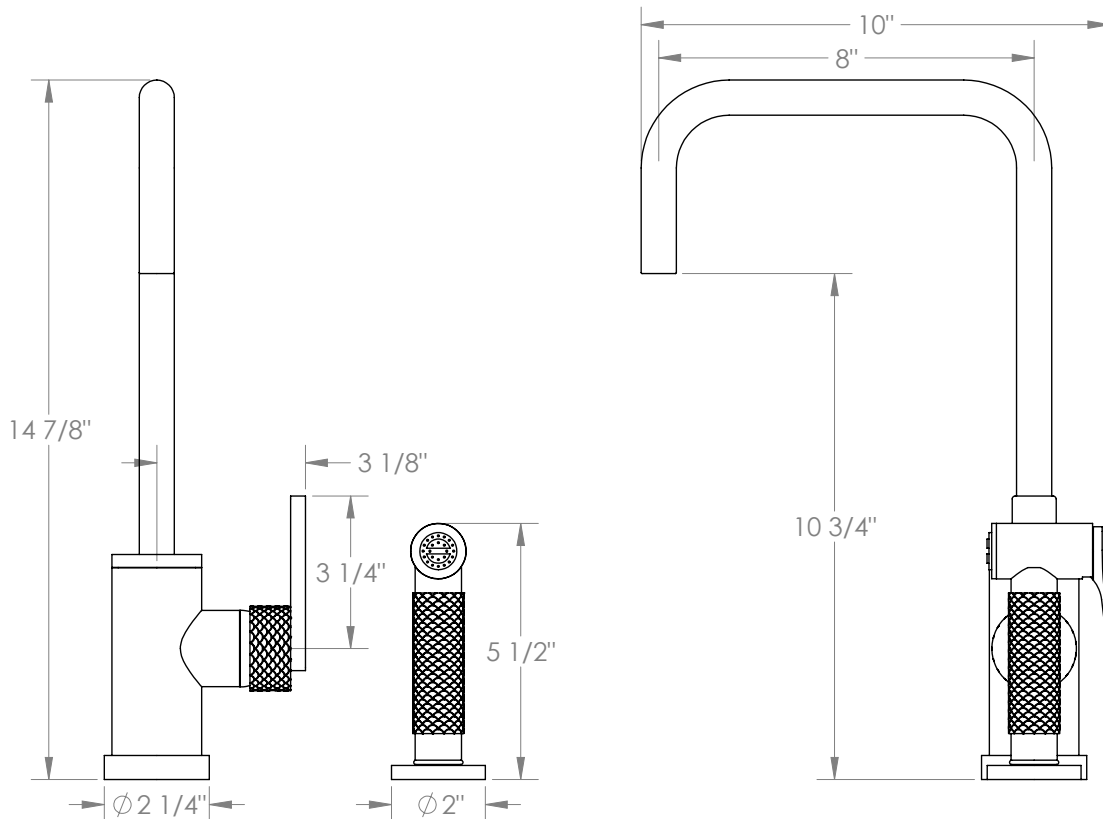

WATERMARK

BROOKLYN, NEW YORK

Lily
71-7.4-LLO6

Deck Mounted, Monoblock Kitchen Faucet with Side Spray

- Side Spray Hose Length: 50" (Final Length May Vary)
- Fits Deck Up To 1-1/2" Thick
- Recommended Mounting Hole: 1-3/8"
- All Lead-Free Brass Construction
- Flow Rate: 1.75 GPM
- Ceramic Mixing Cartridge
- 360° Rotating Spout
- Professional Installation Required

Available in all finishes shown on the [Watermark Designs website](https://www.watermark-designs.com)

Meets the applicable requirements of ASME A112.18.1-2005/CSA B125.1-05, entitled "Plumbing Supply Fittings".

Watermark Designs reserves the right to make revisions without notice to produce specifications. All product dimensions are nominal.

09/2023

350 Dewitt Ave. Brooklyn, NY 11207 USA | T: 1 718 257 2800 | F: 1 718 257 2144 | customerservice@watermark-designs.com