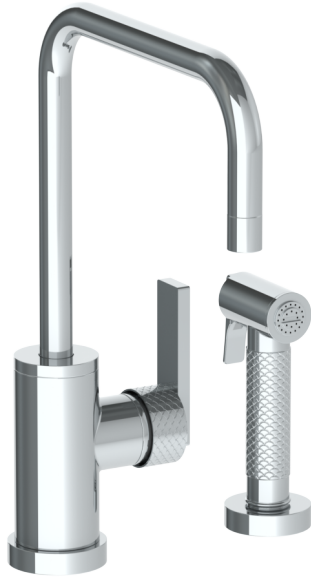

WATERMARK

BROOKLYN, NEW YORK

Lily
71-7.4-LLO6

Deck Mounted, Monoblock Kitchen Faucet with Side Spray

- Side Spray Hose Length: 50" (Final Length May Vary)
- Fits Deck Up To 1-1/2" Thick
- Recommended Mounting Hole: 1-3/8"
- All Lead-Free Brass Construction
- Flow Rate: 1.75 GPM
- Ceramic Mixing Cartridge
- 360° Rotating Spout
- Professional Installation Required

Available in all finishes shown on the [Watermark Designs website](https://www.watermark-designs.com)

Meets the applicable requirements of ASME A112.18.1-2005/CSA B125.1-05, entitled "Plumbing Supply Fittings".