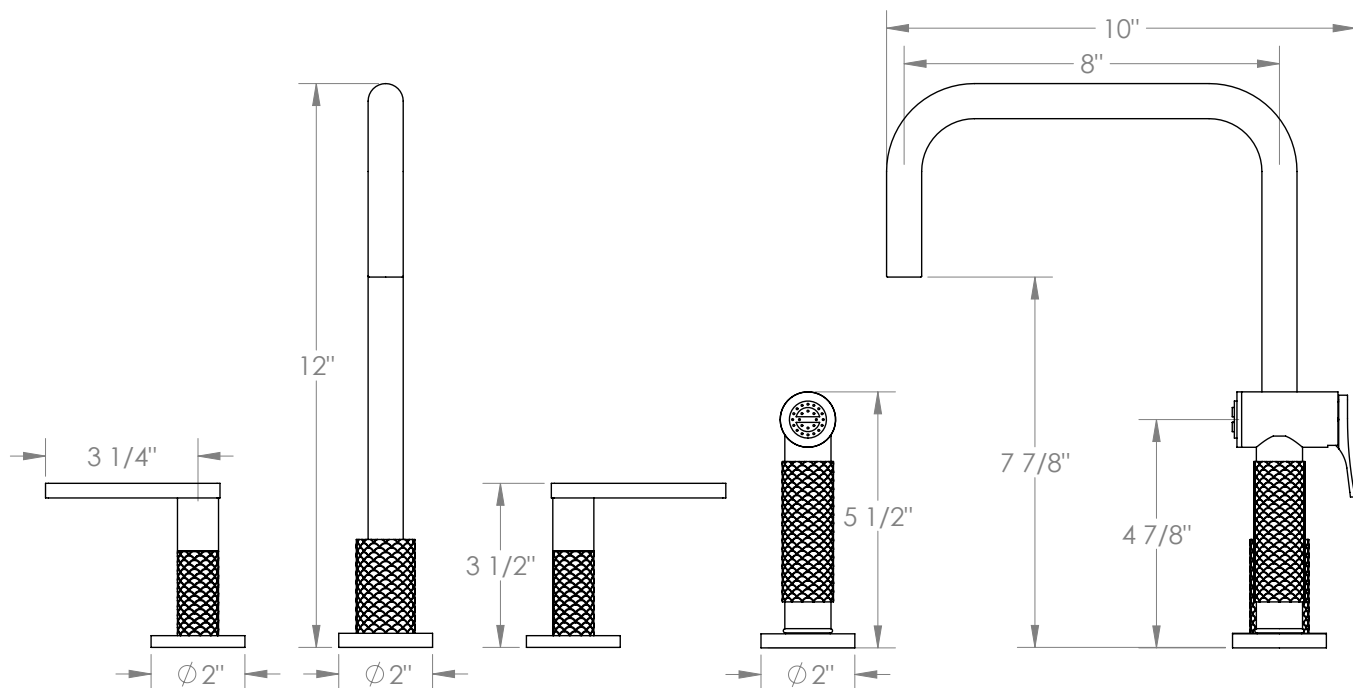

# WATERMARK

BROOKLYN, NEW YORK

*Lily*  
**71-7.1-LLO6**

Deck Mounted, Two Handle Faucet with Side Spray

- Side Spray Hose Length: 50" (Final Length May Vary)
- Fits Deck Up To 1-3/4" Thick
- Recommended Mounting Hole: 1-3/8"
- All Lead-Free Brass Construction
- Flow Rate: 1.75 GPM
- 1/4 Turn Ceramic Cartridge
- 360° Rotating Spout
- Professional Installation Required

Available in all finishes shown on the [Watermark Designs website](https://www.watermark-designs.com)

Meets the applicable requirements of ASME A112.18.1-2005/CSA B125.1-05, entitled "Plumbing Supply Fittings".

Watermark Designs reserves the right to make revisions without notice to produce specifications. All product dimensions are nominal.

09/2023

350 Dewitt Ave. Brooklyn, NY 11207 USA | T: 1 718 257 2800 | F: 1 718 257 2144 | [customerservice@watermark-designs.com](mailto:customerservice@watermark-designs.com)