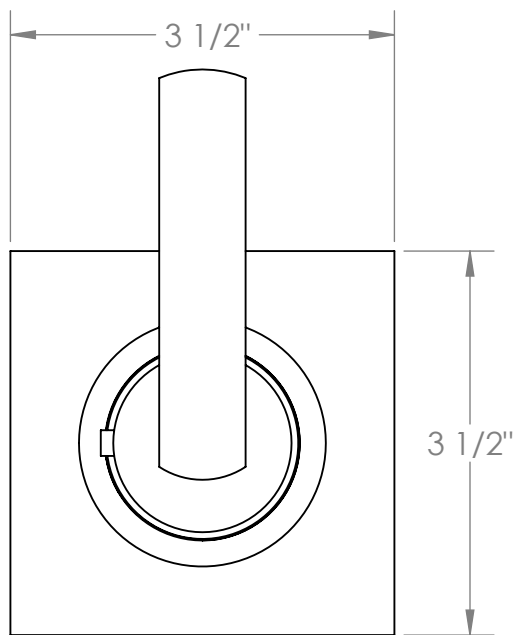

## 64-T15-BR4

Wall Mounted Shower Trim  
For use with SS-TH50 concealed rough

Meets the applicable requirements of ASME A112.18.1-2005/CSA B125.1-05, entitled "Plumbing Supply Fittings"

**WATERMARK** DESIGNS 8/14/2019