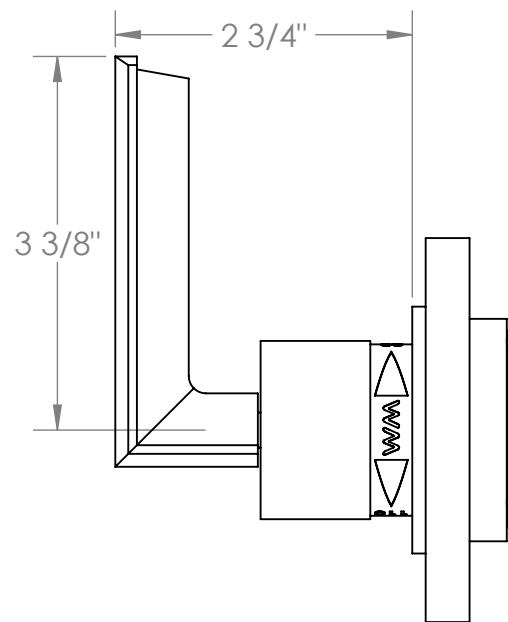

## 64-T15-BR4

Wall Mounted Shower Trim  
For use with SS-TH50 concealed rough

Meets the applicable requirements of ASME A112.18.1-2005/CSA B125.1-05, entitled "Plumbing Supply Fittings"

**WATERMARK** DESIGNS 8/14/2019