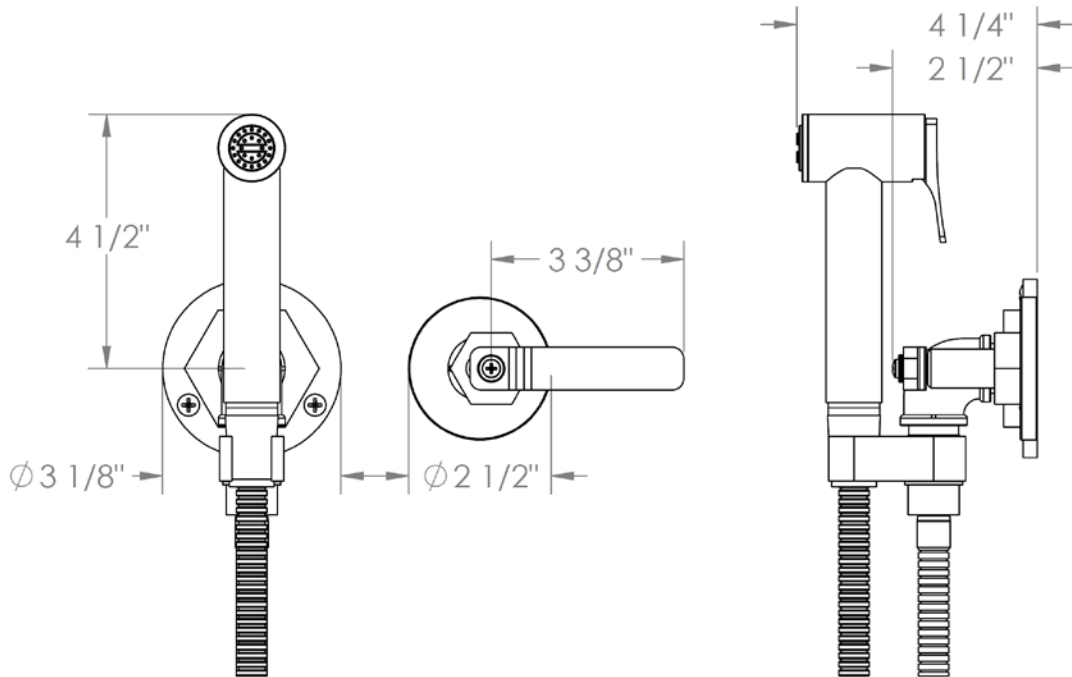

38-4.4-EV4

Wall Mounted Bidet Spray Set and Mixer with 49" Hose
For use with SS-SHV1.2 concealed rough

Meets the applicable requirements of ASME A112.18.1-2005/CSA B125.1-05, entitled "Plumbing Supply Fittings"