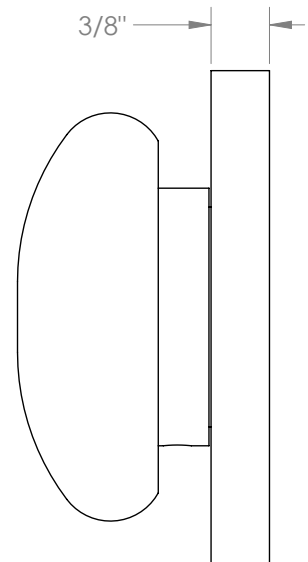

WATERMARK

BROOKLYN, NEW YORK

Zen 36-WTRTP-HL

Wall Mounted Trim with Faceplate

- For use with the: SS-TS200-C, SS-TS200-H, SS-TS150-C, SS-TS150-H, SS-WD2, SS-WD3, SS-VCWD2, or SS-VCWD3 concealed rough
- Professional Installation Required

Available in all finishes shown on the [Watermark Designs website](#)

Please refer to
second page for
handle dimensions

Meets the applicable requirements of ASME A112.18.1-2005/CSA B125.1-05, entitled "Plumbing Supply Fittings".