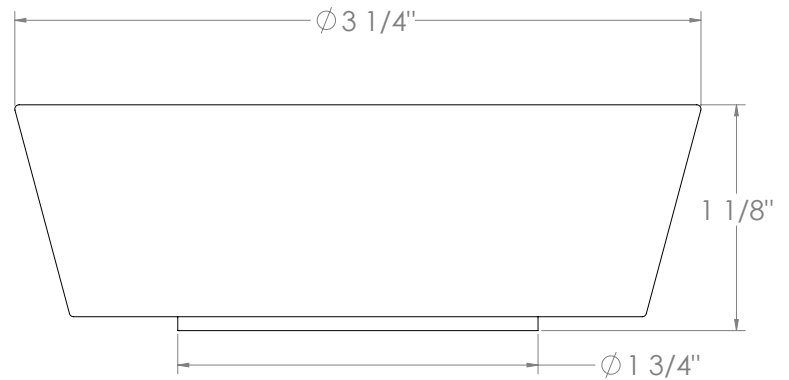

Stone Handles:

Carrara Marble (CM)

Ice White (IW)

Nero Marquina (NM)

Metal Handles:

Sky (BL1)