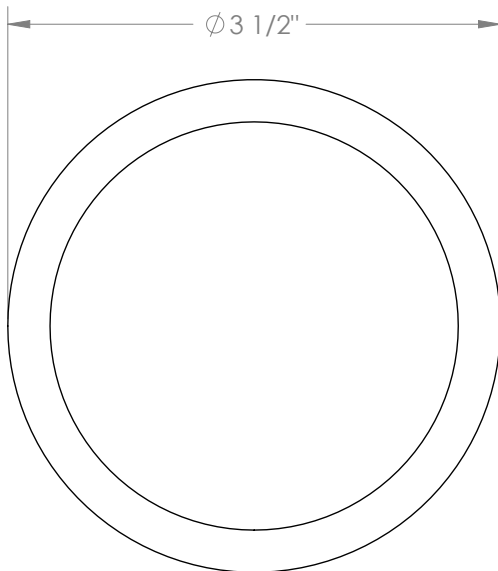

WATERMARK

BROOKLYN, NEW YORK

Zen 36-WTRTP-HL

Wall Mounted Trim with Faceplate

- For use with the: SS-TS200-C, SS-TS200-H, SS-TS150-C, SS-TS150-H, SS-WD2, SS-WD3, SS-VCWD2, or SS-VCWD3 concealed rough
- Professional Installation Required

Available in all finishes shown on the [Watermark Designs website](#)

Please refer to
second page for
handle dimensions

Meets the applicable requirements of ASME A112.18.1-2005/CSA B125.1-05, entitled "Plumbing Supply Fittings".