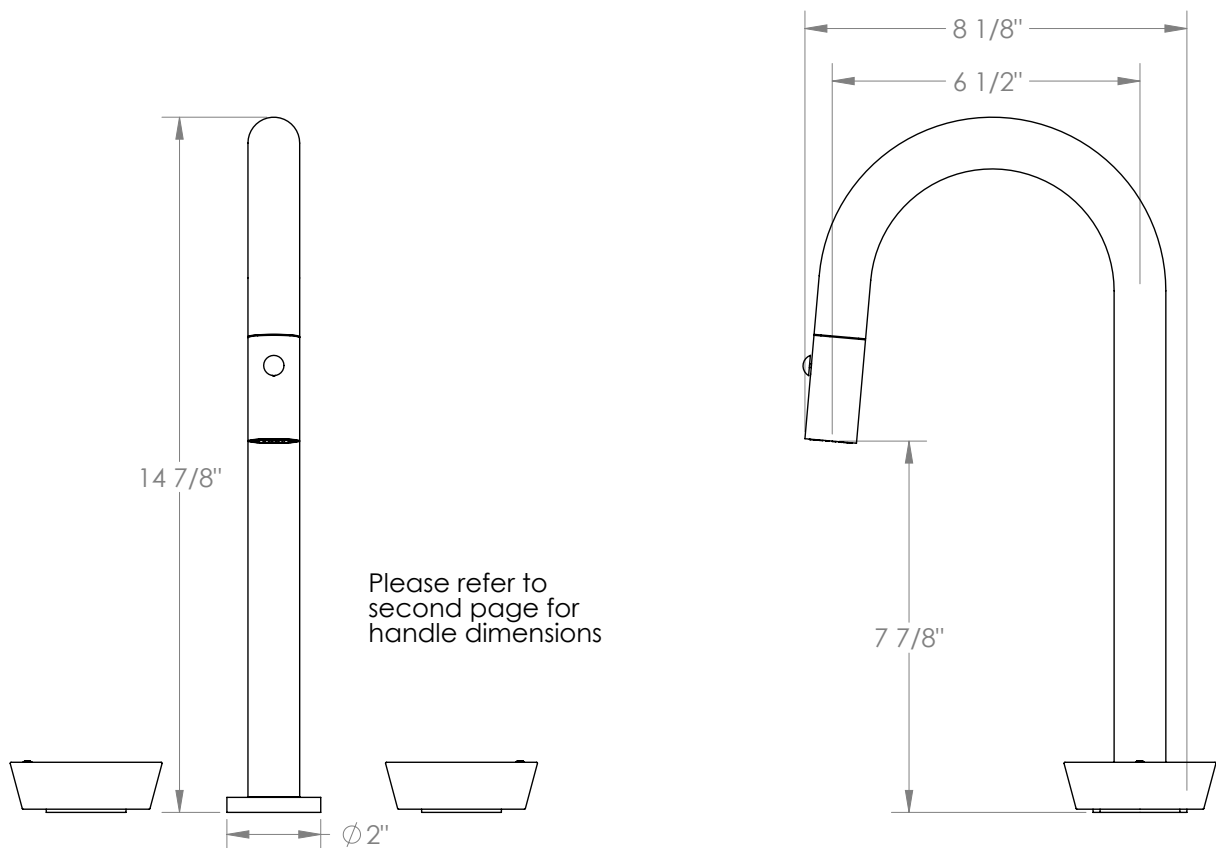

WATERMARK

BROOKLYN, NEW YORK

Zen 36-9PG4-WM

Deck Mounted, Two Handle, Gooseneck Kitchen
Prep Faucet with Pull Down Spray

- Pullout Hose Length: 14-16" (Final Length May Vary Depending on Spout Type)
- Fits Deck Up To 2-1/2" Thick
- Recommended Mounting Hole: 1-3/8"
- All Lead-Free Brass Construction
- Flow Rate: 1.75 GPM
- 1/4 Turn Ceramic Cartridge
- 2 Flow Patterns, Aerated and Spray, Controlled By One Button
- 360° Rotating Spout with Magnetic Docking for Spray
- Professional Installation Required

Available in all finishes shown on the [Watermark Designs website](#)

Meets the applicable requirements of ASME A112.18.1-2005/CSA B125.1-05, entitled "Plumbing Supply Fittings".

Watermark Designs reserves the right to make revisions without notice to produce specifications. All product dimensions are nominal.