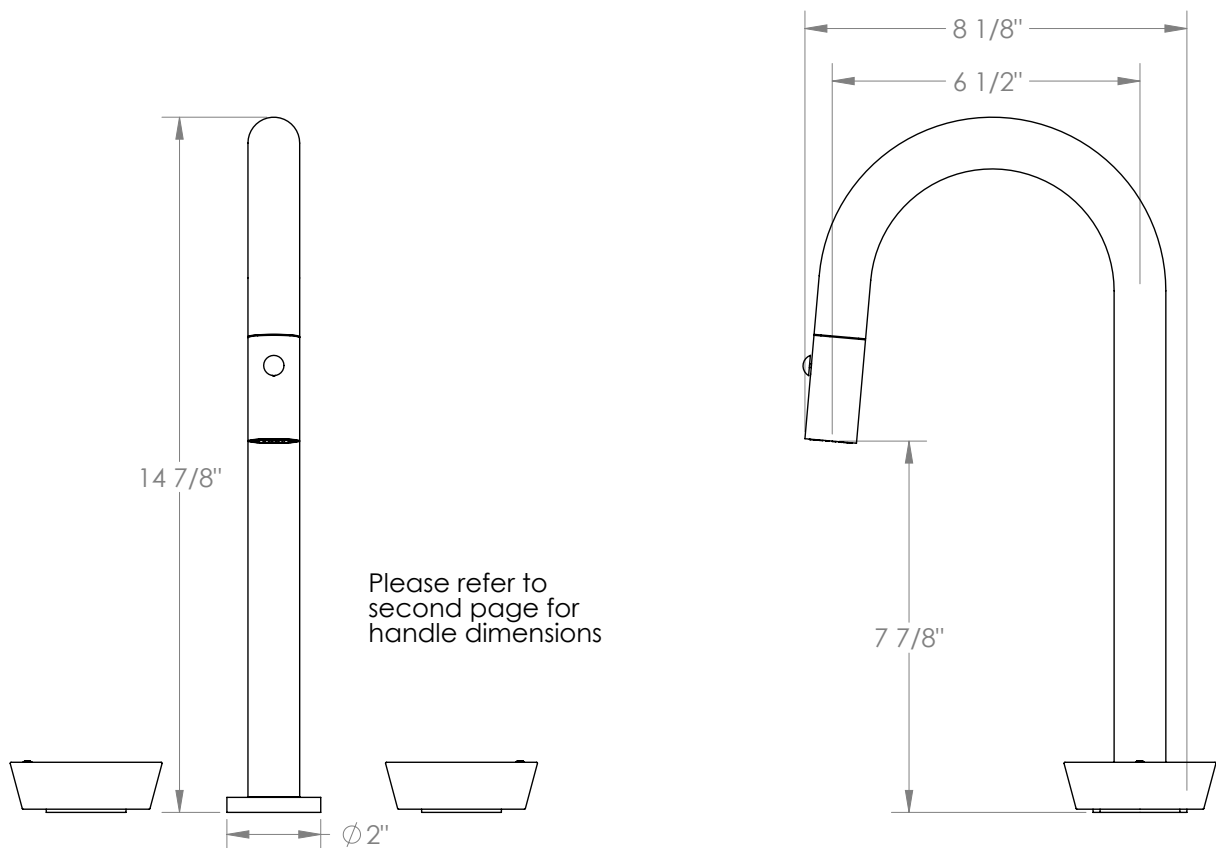

WATERMARK

BROOKLYN, NEW YORK

Zen 36-9PG4-IW

Deck Mounted, Two Handle, Gooseneck Kitchen
Prep Faucet with Pull Down Spray

- Pullout Hose Length: 14-16" (Final Length May Vary Depending on Spout Type)
- Fits Deck Up To 2-1/2" Thick
- Recommended Mounting Hole: 1-3/8"
- All Lead-Free Brass Construction
- Flow Rate: 1.75 GPM
- 1/4 Turn Ceramic Cartridge
- 2 Flow Patterns, Aerated and Spray, Controlled By One Button
- 360° Rotating Spout with Magnetic Docking for Spray
- Professional Installation Required

Available in all finishes shown on the [Watermark Designs website](https://www.watermark-designs.com)

Meets the applicable requirements of ASME A112.18.1-2005/CSA B125.1-05, entitled "Plumbing Supply Fittings".