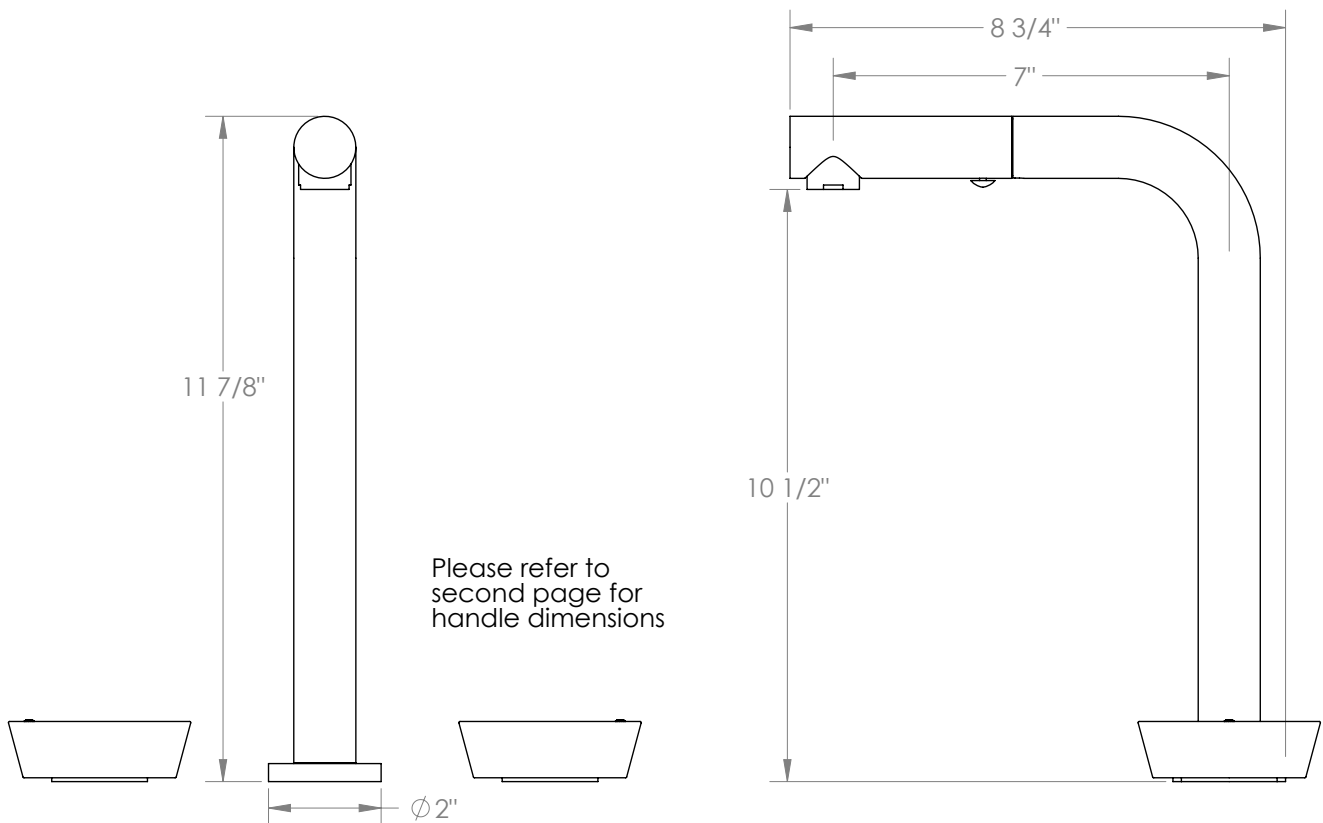

## Zen 36-9P3-MM

Deck Mounted, Two Handle, Kitchen Prep Faucet  
with Pull Out Spray

- Pullout Hose Length: 14-16" (Final Length May Vary Depending on Spout Type)
- Fits Deck Up To 2-1/2" Thick
- Recommended Mounting Hole: 1-3/8"
- All Lead-Free Brass Construction
- Flow Rate: 1.75 GPM
- 1/4 Turn Ceramic Cartridge
- 2 Flow Patterns, Aerated and Spray, Controlled By One Button
- 360° Rotating Spout with Magnetic Docking for Spray
- Professional Installation Required