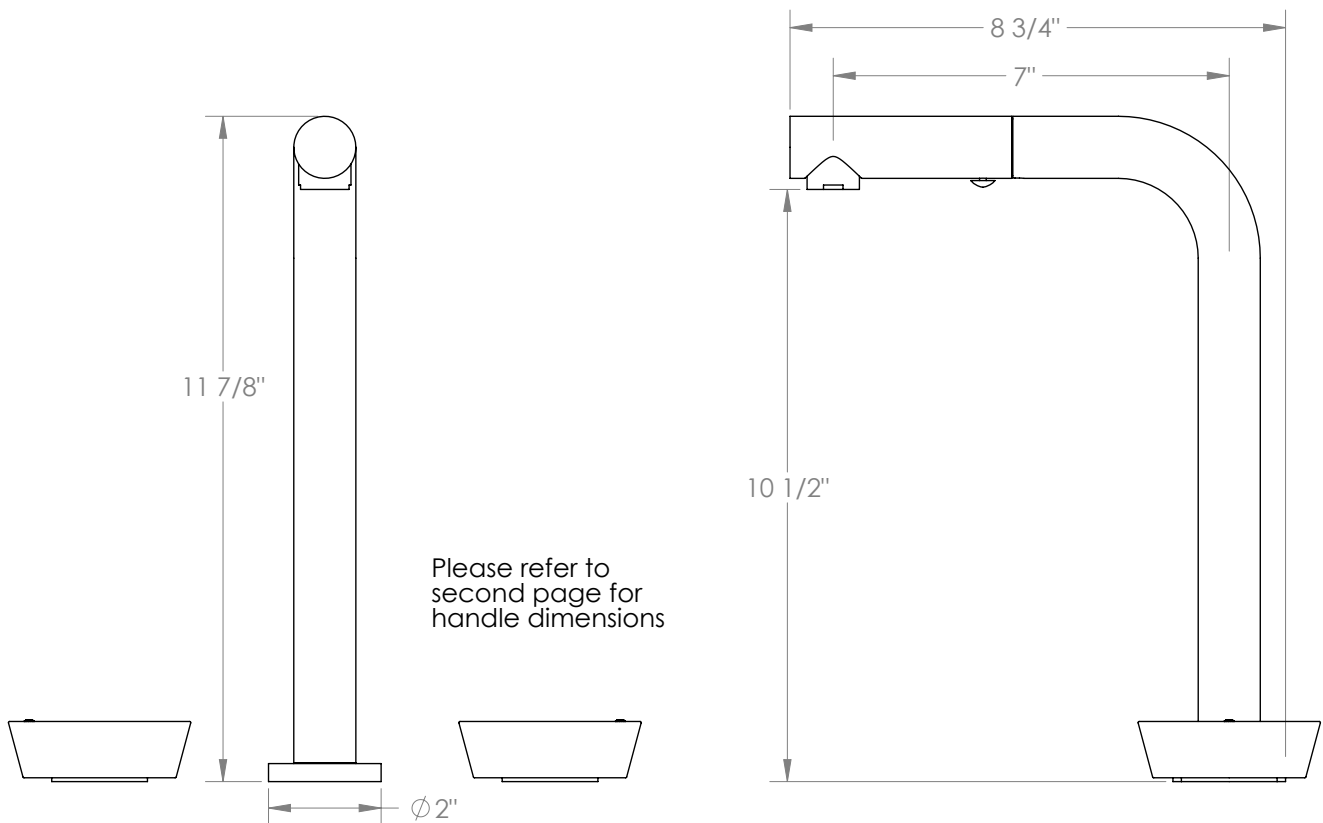

WATERMARK

BROOKLYN, NEW YORK

Zen 36-9P3-IW

Deck Mounted, Two Handle, Kitchen Prep Faucet
with Pull Out Spray

- Pullout Hose Length: 14-16" (Final Length May Vary Depending on Spout Type)
- Fits Deck Up To 2-1/2" Thick
- Recommended Mounting Hole: 1-3/8"
- All Lead-Free Brass Construction
- Flow Rate: 1.75 GPM
- 1/4 Turn Ceramic Cartridge
- 2 Flow Patterns, Aerated and Spray, Controlled By One Button
- 360° Rotating Spout with Magnetic Docking for Spray
- Professional Installation Required

Available in all finishes shown on the [Watermark Designs website](#)

Please refer to
second page for
handle dimensions

Meets the applicable requirements of ASME A112.18.1-2005/CSA B125.1-05, entitled "Plumbing Supply Fittings".