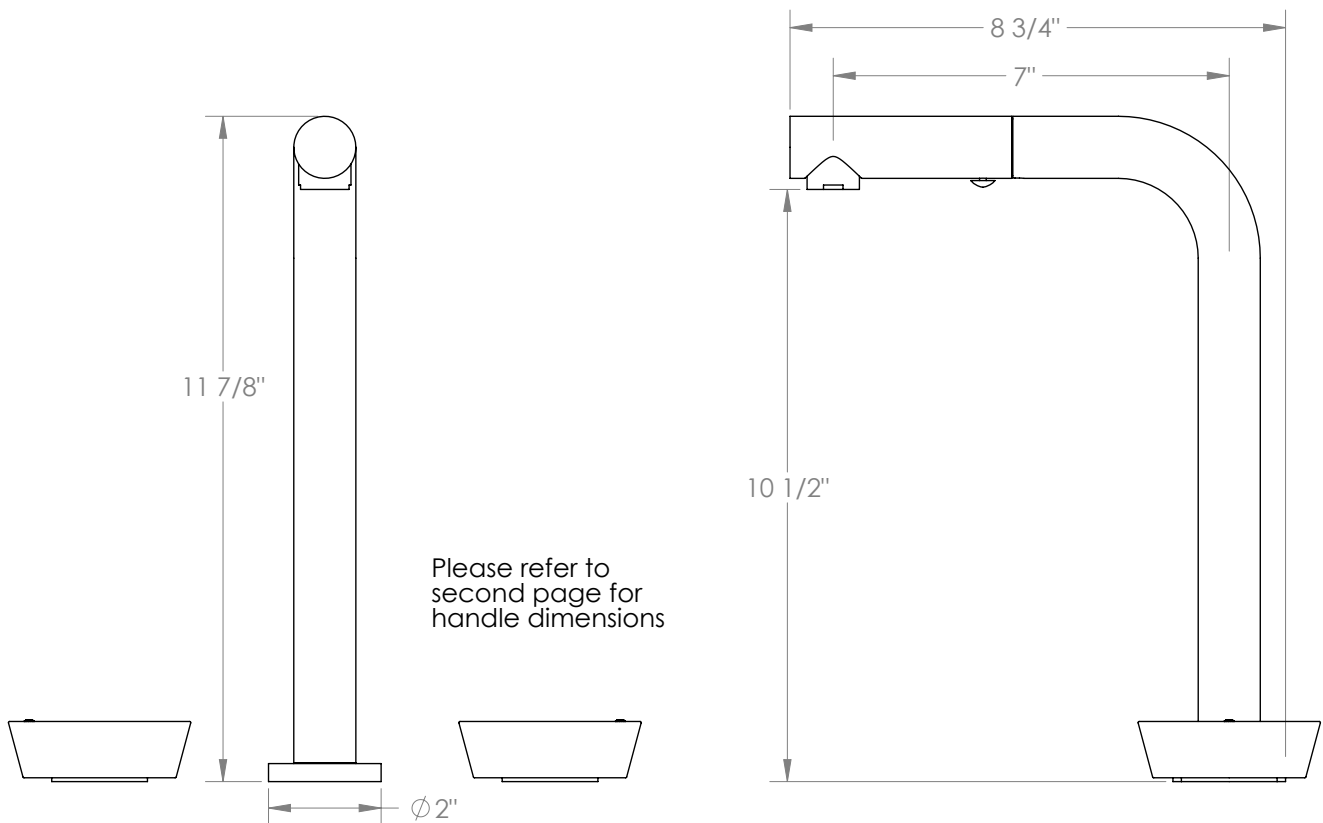

WATERMARK

BROOKLYN, NEW YORK

Available in all finishes shown on the [Watermark Designs website](https://www.watermark-designs.com)

Zen 36-9P3-HL

Deck Mounted, Two Handle, Kitchen Prep Faucet
with Pull Out Spray

- Pullout Hose Length: 14-16" (Final Length May Vary Depending on Spout Type)
- Fits Deck Up To 2-1/2" Thick
- Recommended Mounting Hole: 1-3/8"
- All Lead-Free Brass Construction
- Flow Rate: 1.75 GPM
- 1/4 Turn Ceramic Cartridge
- 2 Flow Patterns, Aerated and Spray, Controlled By One Button
- 360° Rotating Spout with Magnetic Docking for Spray
- Professional Installation Required