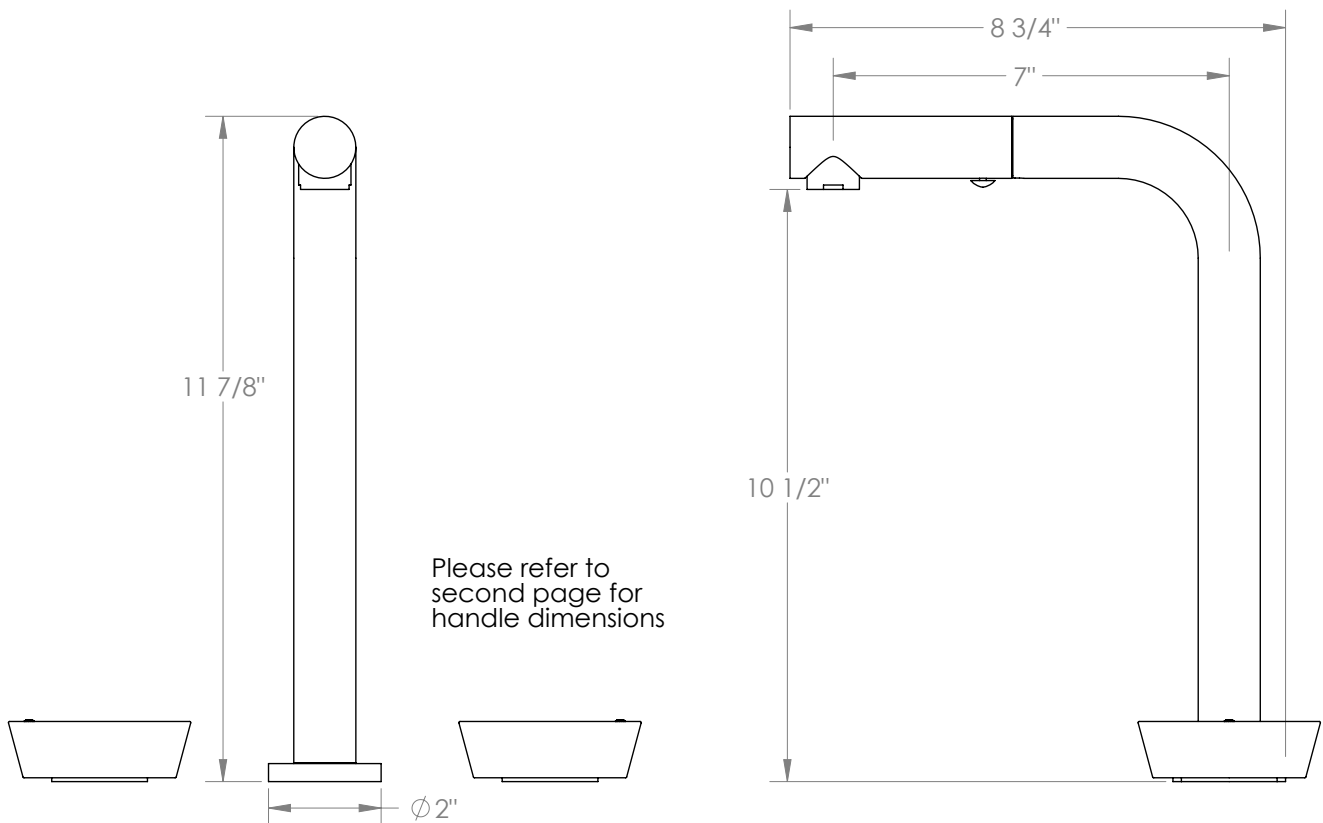

WATERMARK

BROOKLYN, NEW YORK

Zen 36-9P3-CM

Deck Mounted, Two Handle, Kitchen Prep Faucet
with Pull Out Spray

- Pullout Hose Length: 14-16" (Final Length May Vary Depending on Spout Type)
- Fits Deck Up To 2-1/2" Thick
- Recommended Mounting Hole: 1-3/8"
- All Lead-Free Brass Construction
- Flow Rate: 1.75 GPM
- 1/4 Turn Ceramic Cartridge
- 2 Flow Patterns, Aerated and Spray, Controlled By One Button
- 360° Rotating Spout with Magnetic Docking for Spray
- Professional Installation Required

Available in all finishes shown on the [Watermark Designs website](#)

Meets the applicable requirements of ASME A112.18.1-2005/CSA B125.1-05, entitled "Plumbing Supply Fittings".

Watermark Designs reserves the right to make revisions without notice to produce specifications. All product dimensions are nominal.