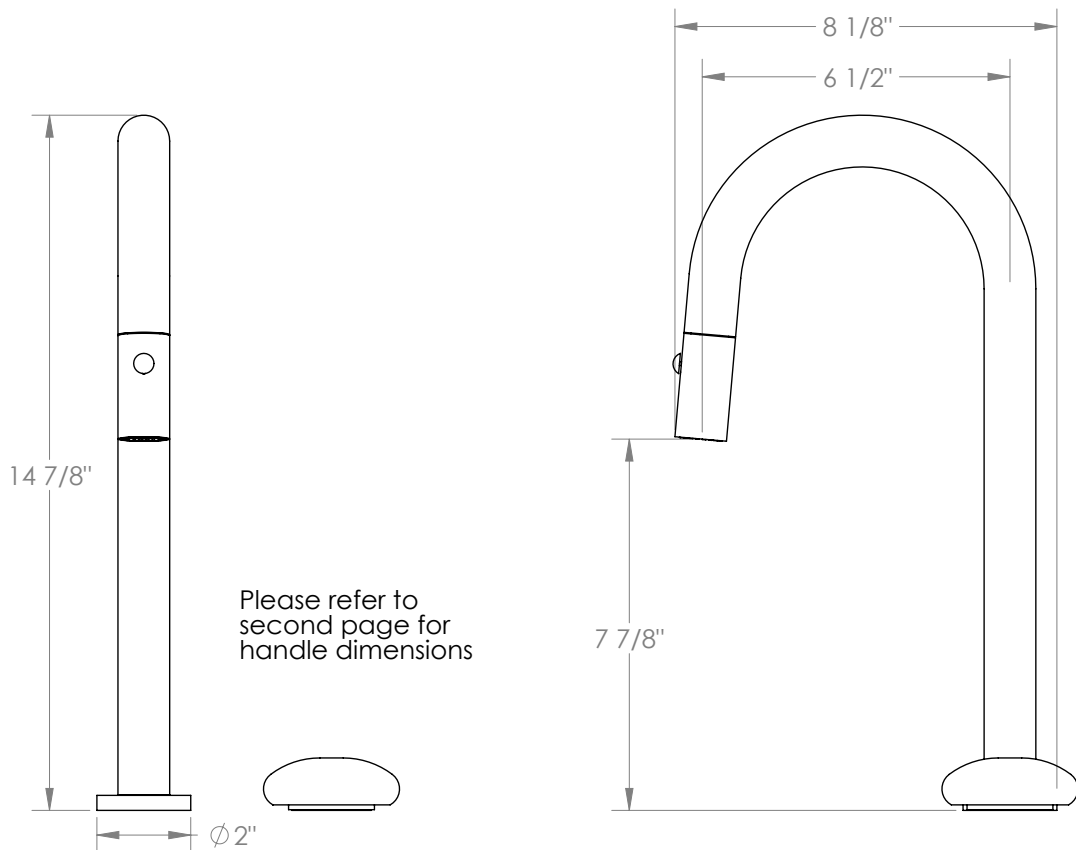

WATERMARK

BROOKLYN, NEW YORK

Zen
36-9.1.3PG2-MM
Deck Mounted 2 Hole Gooseneck Prep Faucet
with Pull Down Spray

- Pullout Hose Length: 14-16" (Final Length May Vary Depending on Spout Type)
- Fits Deck Up To 2-1/2" Thick
- Recommended Mounting Hole: 1-3/8"
- Brass Construction
- Flow Rate: 1.75 GPM
- Ceramic Mixing Cartridge
- 2 Flow Patterns, Aerated and Spray, Controlled By One Button
- 360° Rotating Spout with Magnetic Docking for Spray
- Professional Installation Required

Available in all finishes shown on the [Watermark Designs website](#)

Meets the applicable requirements of ASME A112.18.1/CSA B125.1, entitled "Plumbing Supply Fittings".

Watermark Designs reserves the right to make revisions without notice to product specifications. All product dimensions are nominal.

NOTE: Each rock handle is a natural stone handpicked from the pristine shores of the Great Lakes. Each one is unique and will not be identical to another, though we try to pair the most similar ones. The dimensions shown here are only to be used as a guide.