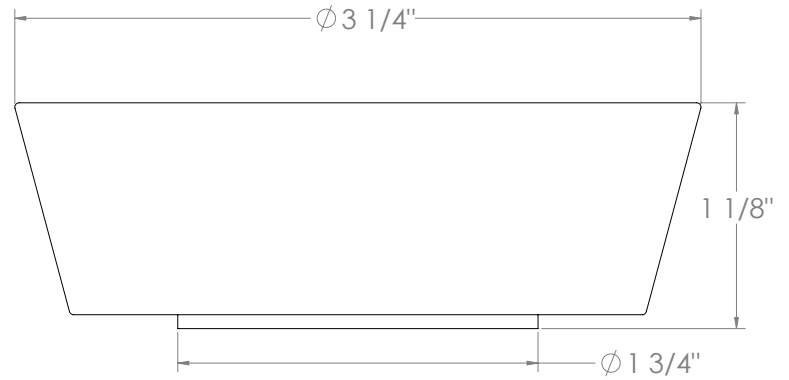

## Stone Handles:

Carrara Marble (CM)

Ice White (IW)

Nero Marquina (NM)