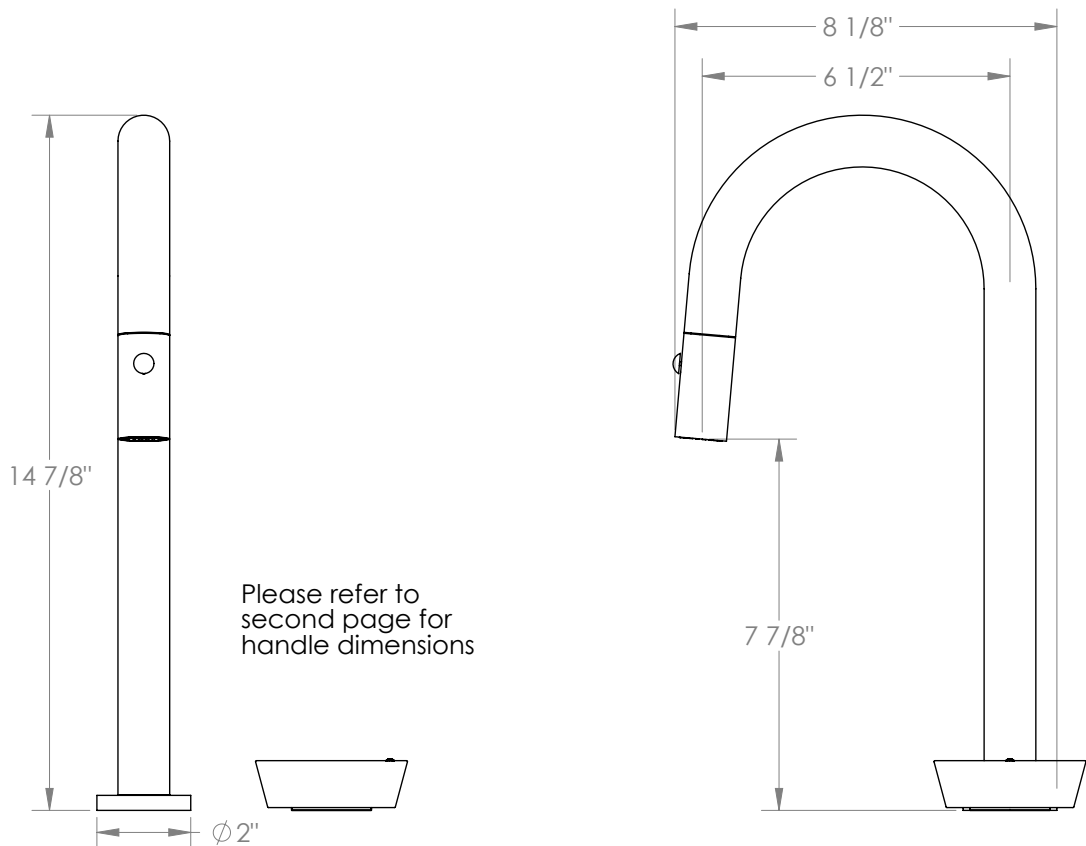

## Zen 36-9.1.3PG2-IW Deck Mounted 2 Hole Gooseneck Prep Faucet with Pull Down Spray

- Pullout Hose Length: 14-16" (Final Length May Vary Depending on Spout Type)
- Fits Deck Up To 2-1/2" Thick
- Recommended Mounting Hole: 1-3/8"
- Brass Construction
- Flow Rate: 1.75 GPM
- Ceramic Mixing Cartridge
- 2 Flow Patterns, Aerated and Spray, Controlled By One Button
- 360° Rotating Spout with Magnetic Docking for Spray
- Professional Installation Required

Available in all finishes shown on the [Watermark Designs website](https://www.watermark-designs.com)

Meets the applicable requirements of ASME A112.18.1/CSA B125.1, entitled "Plumbing Supply Fittings".