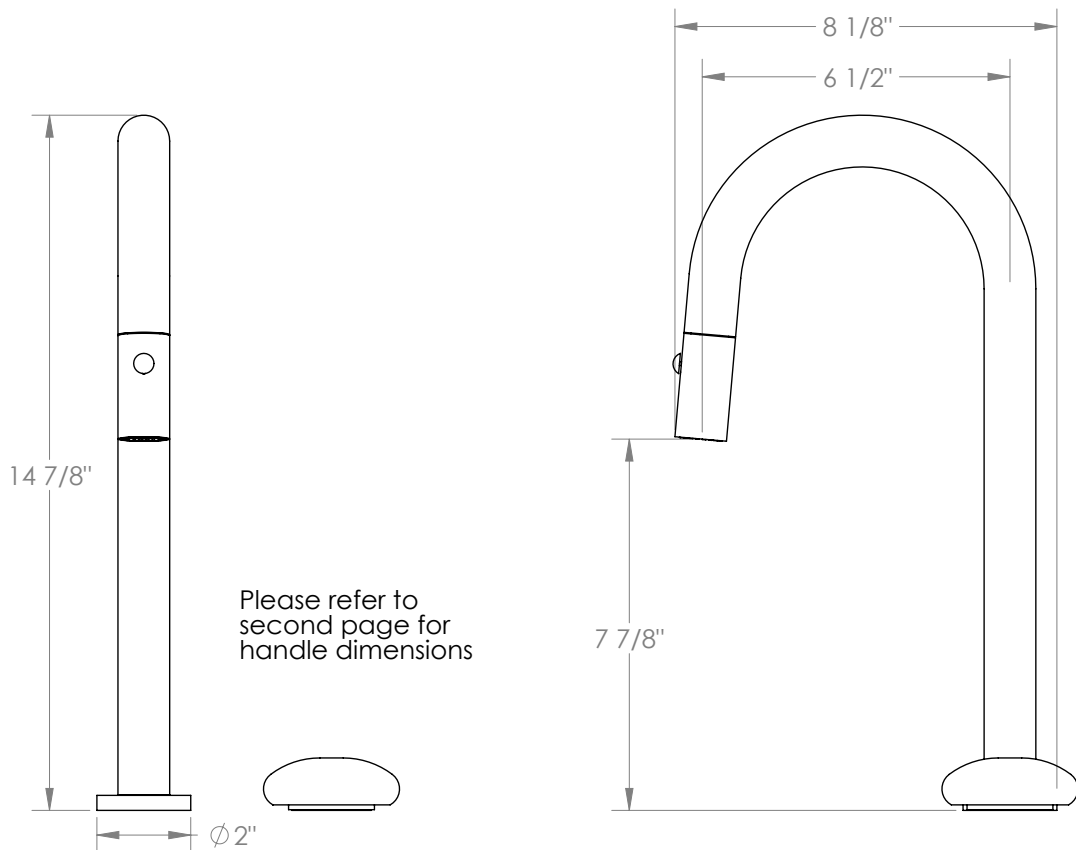

## Zen 36-9.1.3PG2-HL Deck Mounted 2 Hole Gooseneck Prep Faucet with Pull Down Spray

- Pullout Hose Length: 14-16" (Final Length May Vary Depending on Spout Type)
- Fits Deck Up To 2-1/2" Thick
- Recommended Mounting Hole: 1-3/8"
- Brass Construction
- Flow Rate: 1.75 GPM
- Ceramic Mixing Cartridge
- 2 Flow Patterns, Aerated and Spray, Controlled By One Button
- 360° Rotating Spout with Magnetic Docking for Spray
- Professional Installation Required

Available in all finishes shown on the [Watermark Designs website](https://www.watermark-designs.com)

Meets the applicable requirements of ASME A112.18.1/CSA B125.1, entitled "Plumbing Supply Fittings".