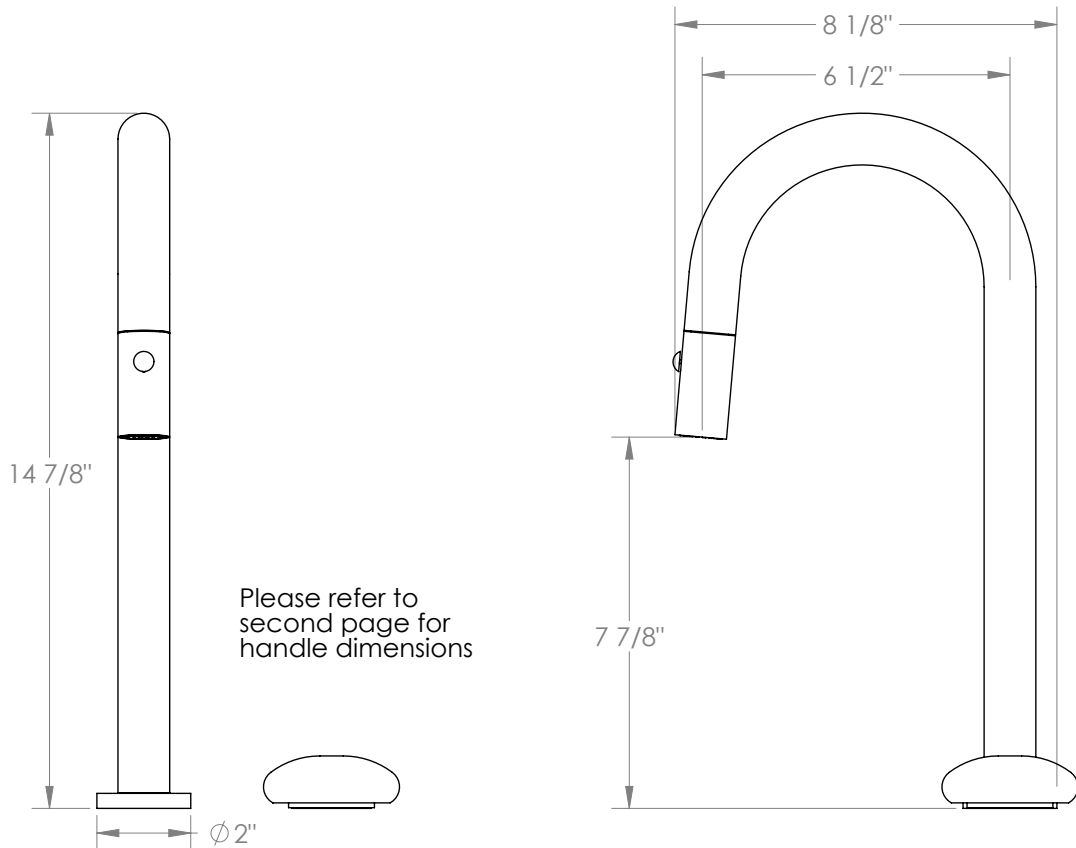

WATERMARK

BROOKLYN, NEW YORK

Zen 36-9.1.3PG2-HD Deck Mounted 2 Hole Gooseneck Prep Faucet with Pull Down Spray

- Pullout Hose Length: 14-16" (Final Length May Vary Depending on Spout Type)
- Fits Deck Up To 2-1/2" Thick
- Recommended Mounting Hole: 1-3/8"
- Brass Construction
- Flow Rate: 1.75 GPM
- Ceramic Mixing Cartridge
- 2 Flow Patterns, Aerated and Spray, Controlled By One Button
- 360° Rotating Spout with Magnetic Docking for Spray
- Professional Installation Required

Available in all finishes shown on the [Watermark Designs website](#)

Meets the applicable requirements of ASME A112.18.1/CSA B125.1, entitled "Plumbing Supply Fittings".

Watermark Designs reserves the right to make revisions without notice to product specifications. All product dimensions are nominal.

NOTE: Each rock handle is a natural stone handpicked from the pristine shores of the Great Lakes. Each one is unique and will not be identical to another, though we try to pair the most similar ones. The dimensions shown here are only to be used as a guide.