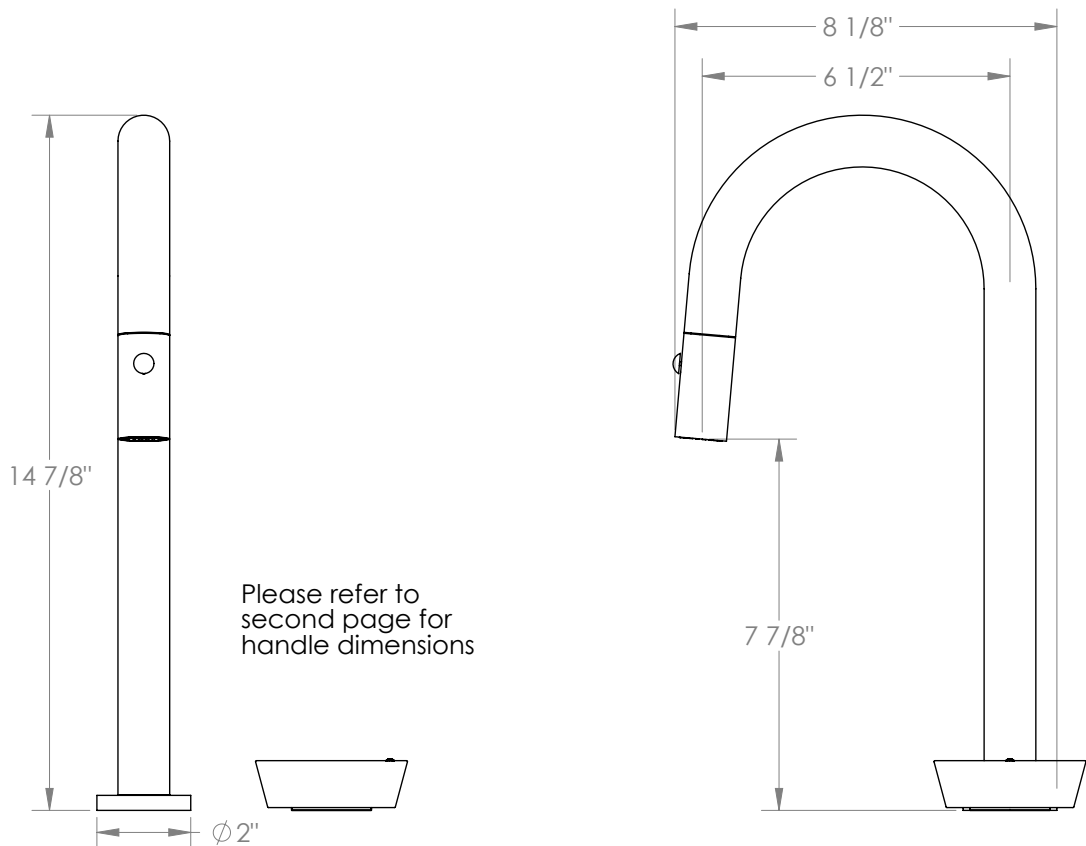

WATERMARK

BROOKLYN, NEW YORK

Zen 36-9.1.3PG2-CM Deck Mounted 2 Hole Gooseneck Prep Faucet with Pull Down Spray

- Pullout Hose Length: 14-16" (Final Length May Vary Depending on Spout Type)
- Fits Deck Up To 2-1/2" Thick
- Recommended Mounting Hole: 1-3/8"
- Brass Construction
- Flow Rate: 1.75 GPM
- Ceramic Mixing Cartridge
- 2 Flow Patterns, Aerated and Spray, Controlled By One Button
- 360° Rotating Spout with Magnetic Docking for Spray
- Professional Installation Required

Available in all finishes shown on the [Watermark Designs website](#)

Meets the applicable requirements of ASME A112.18.1/CSA B125.1, entitled "Plumbing Supply Fittings".

Watermark Designs reserves the right to make revisions without notice to product specifications. All product dimensions are nominal.