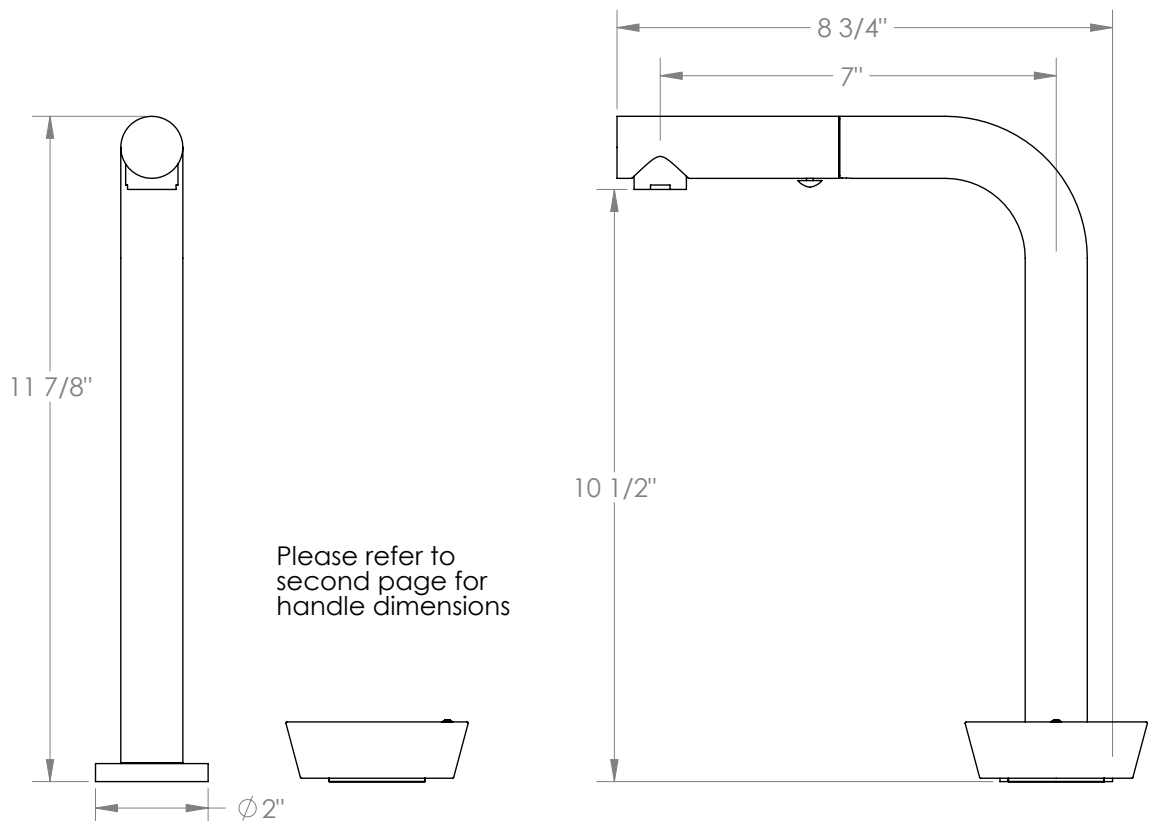

WATERMARK

BROOKLYN, NEW YORK

Zen

36-9.1.3P1-NM

Deck Mounted 2 Hole Square Top Prep Faucet
with Pull Out Spray

- Pullout Hose Length: 14-16" (Final Length May Vary Depending on Spout Type)
- Fits Deck Up To 2-1/2" Thick
- Recommended Mounting Hole: 1-3/8"
- Brass Construction
- Flow Rate: 1.75 GPM
- Ceramic Mixing Cartridge
- 2 Flow Patterns, Aerated and Spray, Controlled By One Button
- 360° Rotating Spout with Magnetic Docking for Spray
- Professional Installation Required

Available in all finishes shown on the [Watermark Designs website](https://www.watermark-designs.com)

Meets the applicable requirements of ASME A112.18.1/CSA B125.1, entitled "Plumbing Supply Fittings".