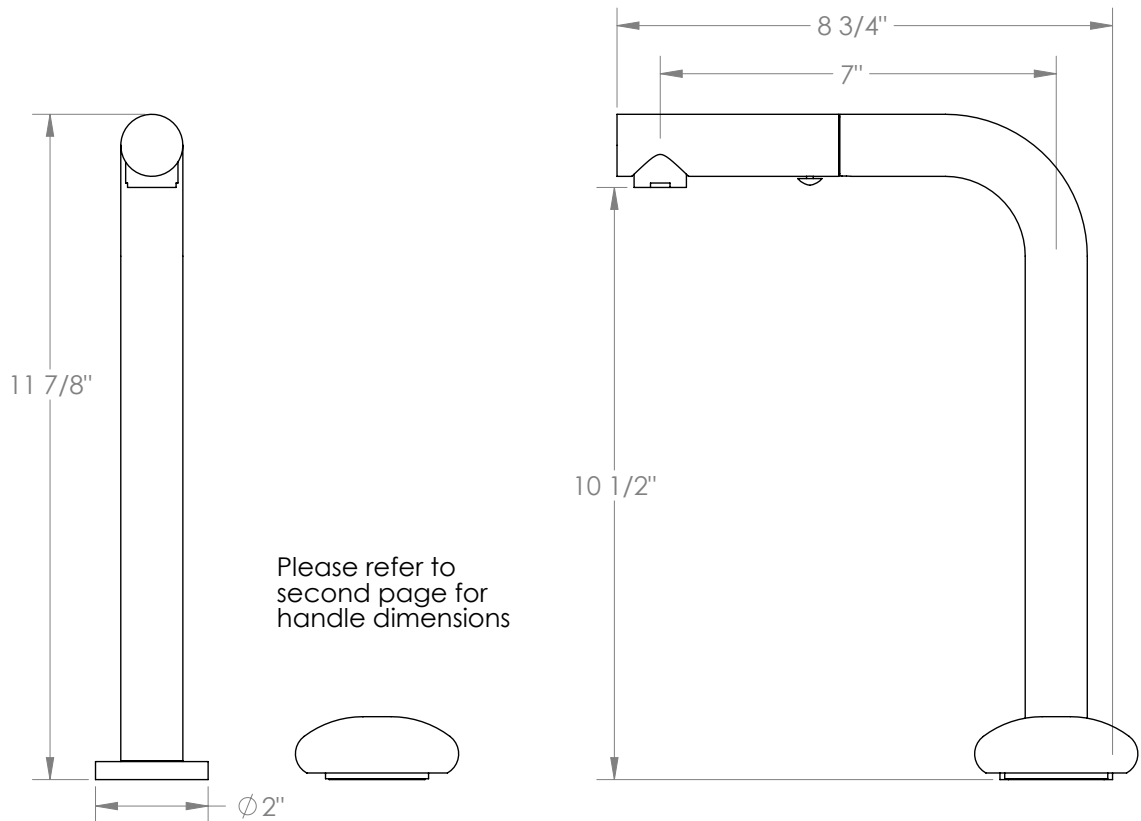

WATERMARK

BROOKLYN, NEW YORK

Zen

36-9.1.3P1-MM

Deck Mounted 2 Hole Square Top Prep Faucet
with Pull Out Spray

- Pullout Hose Length: 14-16" (Final Length May Vary Depending on Spout Type)
- Fits Deck Up To 2-1/2" Thick
- Recommended Mounting Hole: 1-3/8"
- Brass Construction
- Flow Rate: 1.75 GPM
- Ceramic Mixing Cartridge
- 2 Flow Patterns, Aerated and Spray, Controlled By One Button
- 360° Rotating Spout with Magnetic Docking for Spray
- Professional Installation Required

Available in all finishes shown on the [Watermark Designs website](#)

Meets the applicable requirements of ASME A112.18.1/CSA B125.1, entitled "Plumbing Supply Fittings".

Watermark Designs reserves the right to make revisions without notice to product specifications. All product dimensions are nominal.