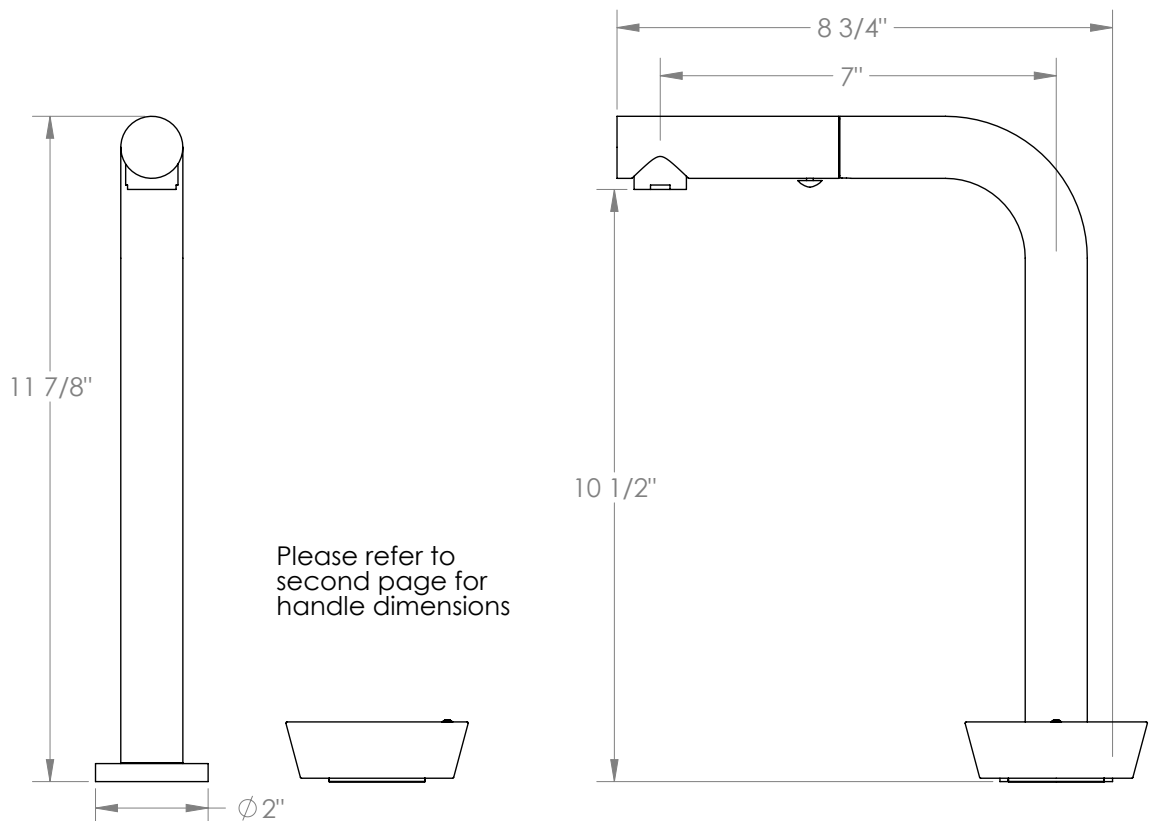

WATERMARK

BROOKLYN, NEW YORK

Zen 36-9.1.3P1-IW

Deck Mounted 2 Hole Square Top Prep Faucet
with Pull Out Spray

- Pullout Hose Length: 14-16" (Final Length May Vary Depending on Spout Type)
- Fits Deck Up To 2-1/2" Thick
- Recommended Mounting Hole: 1-3/8"
- Brass Construction
- Flow Rate: 1.75 GPM
- Ceramic Mixing Cartridge
- 2 Flow Patterns, Aerated and Spray, Controlled By One Button
- 360° Rotating Spout with Magnetic Docking for Spray
- Professional Installation Required

Available in all finishes shown on the [Watermark Designs website](https://www.watermark-designs.com)

Meets the applicable requirements of ASME A112.18.1/CSA B125.1, entitled "Plumbing Supply Fittings".