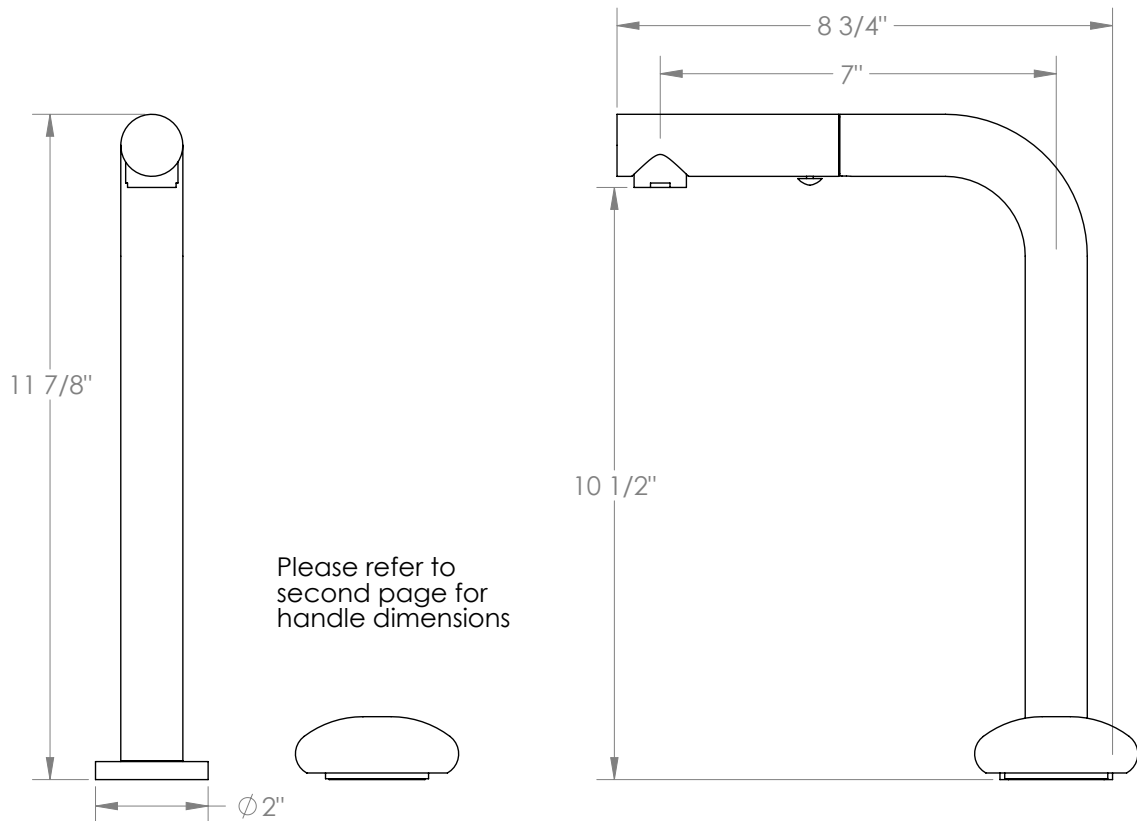

WATERMARK

BROOKLYN, NEW YORK

Zen

36-9.1.3P1-HL

Deck Mounted 2 Hole Square Top Prep Faucet
with Pull Out Spray

- Pullout Hose Length: 14-16" (Final Length May Vary Depending on Spout Type)
- Fits Deck Up To 2-1/2" Thick
- Recommended Mounting Hole: 1-3/8"
- Brass Construction
- Flow Rate: 1.75 GPM
- Ceramic Mixing Cartridge
- 2 Flow Patterns, Aerated and Spray, Controlled By One Button
- 360° Rotating Spout with Magnetic Docking for Spray
- Professional Installation Required

Available in all finishes shown on the [Watermark Designs website](#)

Meets the applicable requirements of ASME A112.18.1/CSA B125.1, entitled "Plumbing Supply Fittings".

Watermark Designs reserves the right to make revisions without notice to product specifications. All product dimensions are nominal.