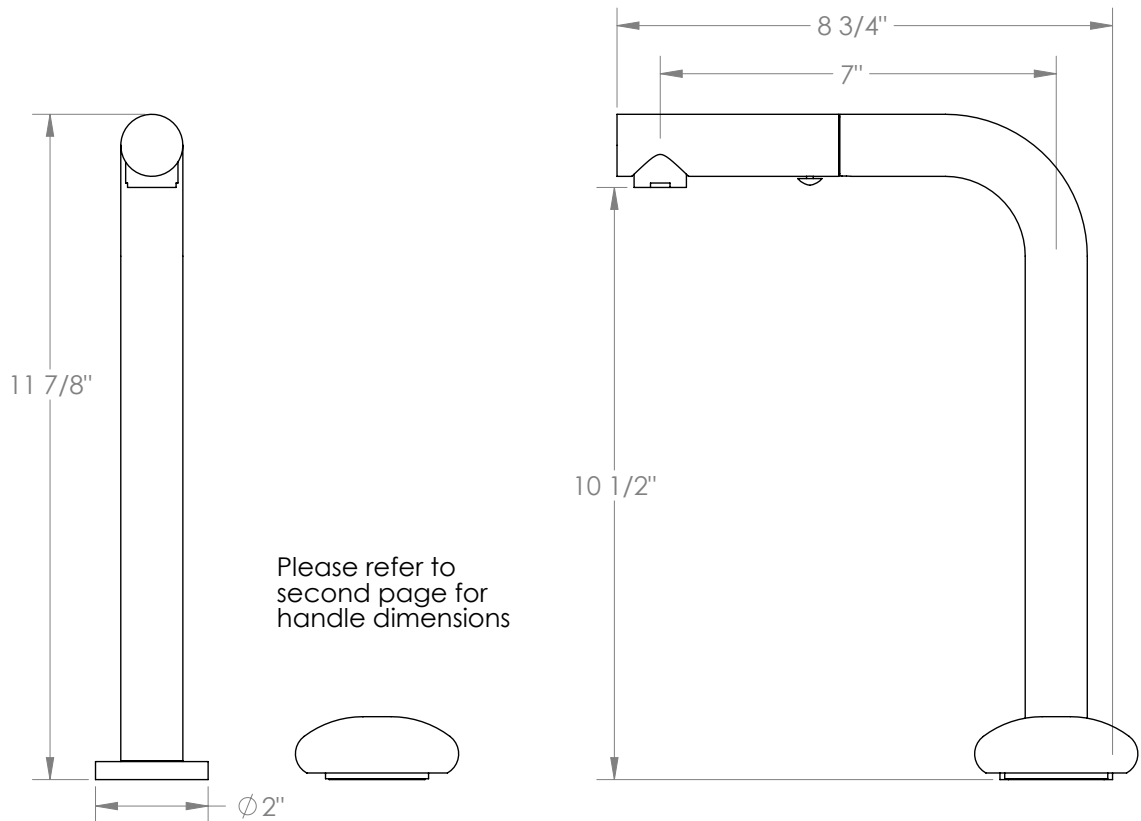

- Pullout Hose Length: 14-16" (Final Length May Vary Depending on Spout Type)
- Fits Deck Up To 2-1/2" Thick
- Recommended Mounting Hole: 1-3/8"
- Brass Construction
- Flow Rate: 1.75 GPM
- Ceramic Mixing Cartridge
- 2 Flow Patterns, Aerated and Spray, Controlled By One Button
- 360° Rotating Spout with Magnetic Docking for Spray
- Professional Installation Required

Available in all finishes shown on the [Watermark Designs website](https://www.watermark-designs.com)