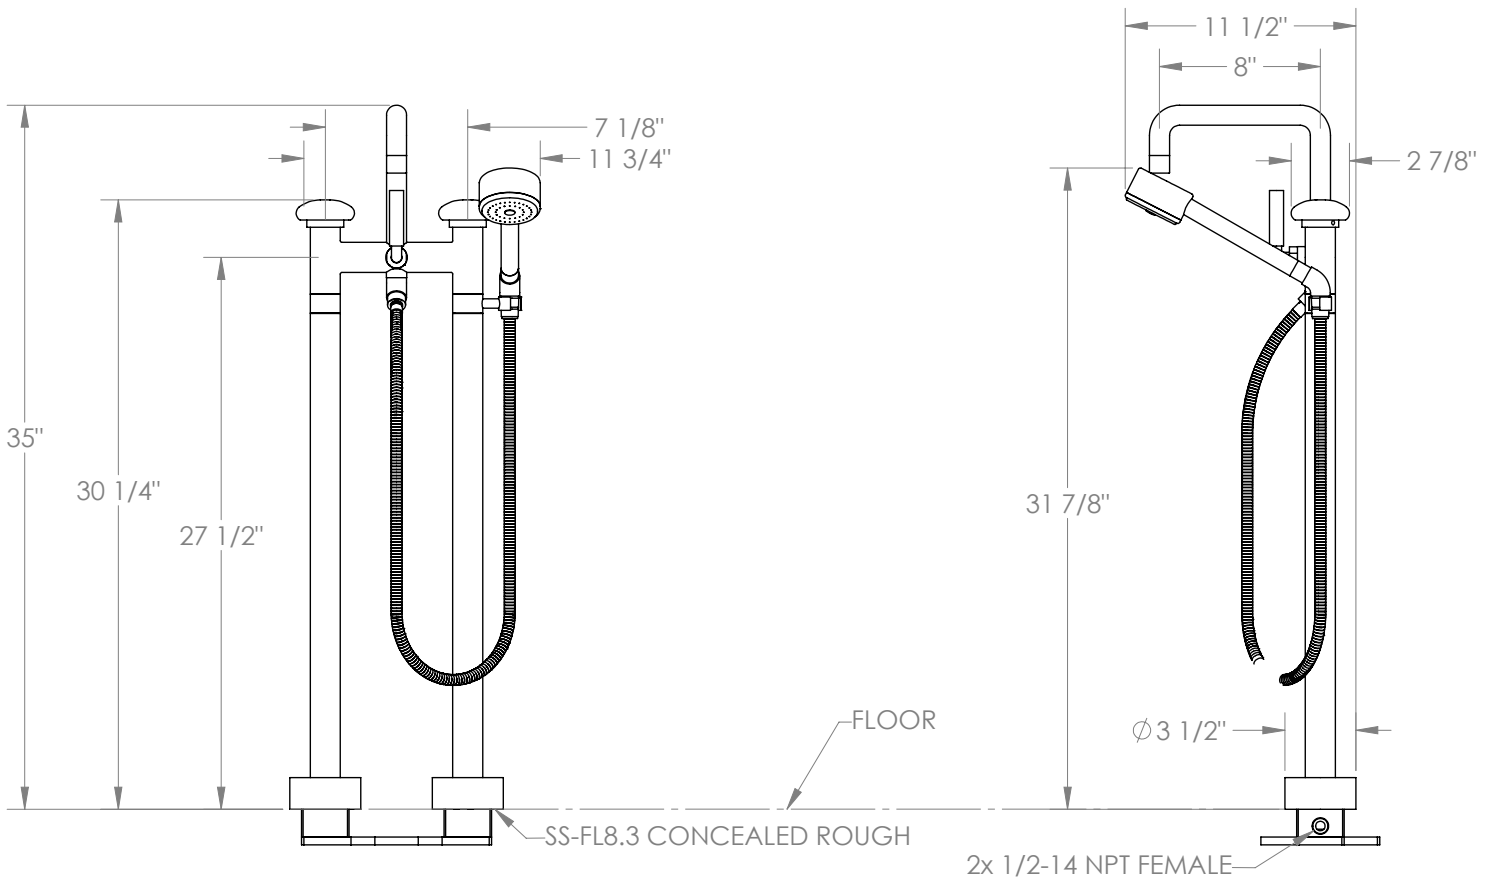

WATERMARK

BROOKLYN, NEW YORK

Zen 36-8.26.3V-MM Floor Standing Bath Set with Square Spout and Volume Hand Shower

- 3/4"-14 NPT Male Floor Connection
- 1/4 Turn Ceramic Cartridge
- All Solid Brass Construction
- Professional Installation Required

Available in all finishes shown on the [Watermark Designs website](#)

Meets the applicable requirements of ASME A112.18.1/CSA B125.1, entitled "Plumbing Supply Fittings".

Watermark Designs reserves the right to make revisions without notice to product specifications. All product dimensions are nominal.