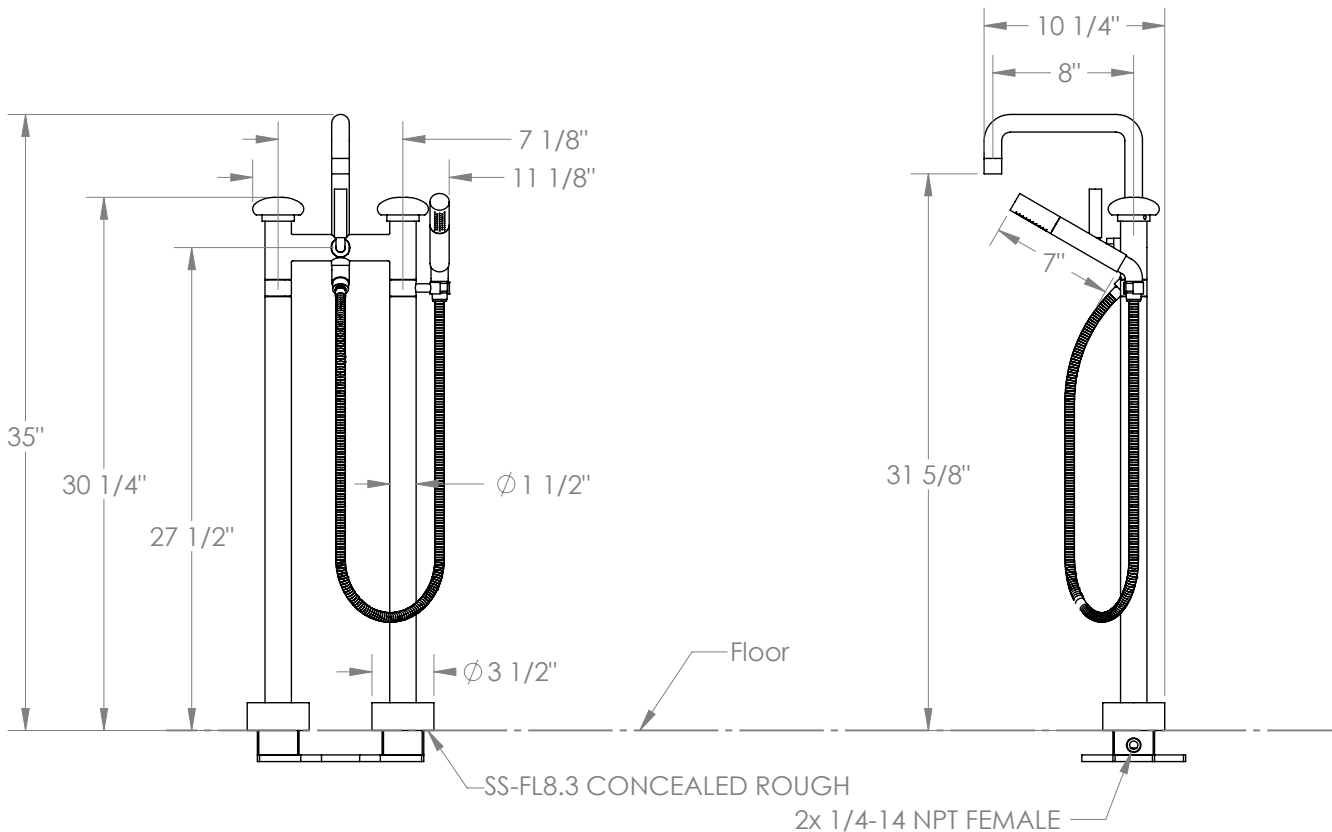

WATERMARK

BROOKLYN, NEW YORK

Zen
36-8.26.3-HL
Floor Standing Bath Set with Square Spout and Slim Hand Shower

- 3/4"-14 NPT Male Floor Connection
- 1/4 Turn Ceramic Cartridge
- All Solid Brass Construction
- Professional Installation Required

Available in all finishes shown on the [Watermark Designs website](https://www.watermark-designs.com)

Meets the applicable requirements of ASME A112.18.1/CSA B125.1, entitled "Plumbing Supply Fittings".

Watermark Designs reserves the right to make revisions without notice to product specifications. All product dimensions are nominal.

07/2024

350 Dewitt Ave. Brooklyn, NY 11207 USA | T: 1 718 257 2800 | F: 1 718 257 2144 | customerservice@watermark-designs.com