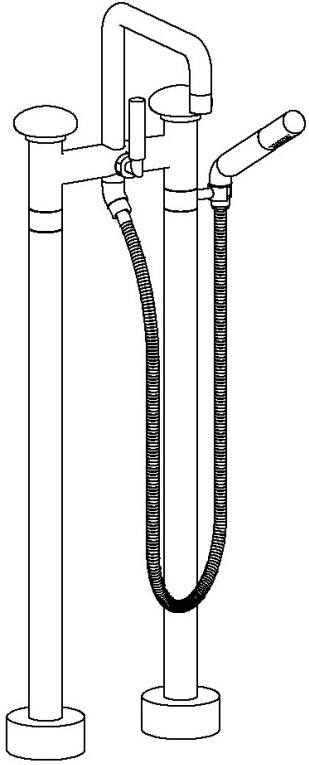

WATERMARK

BROOKLYN, NEW YORK

Zen
36-8.26.3-HL
Floor Standing Bath Set with Square Spout and Slim Hand Shower

- 3/4"-14 NPT Male Floor Connection
- 1/4 Turn Ceramic Cartridge
- All Solid Brass Construction
- Professional Installation Required

Available in all finishes shown on the [Watermark Designs website](https://www.watermark-designs.com)

Meets the applicable requirements of ASME A112.18.1/CSA B125.1, entitled "Plumbing Supply Fittings".