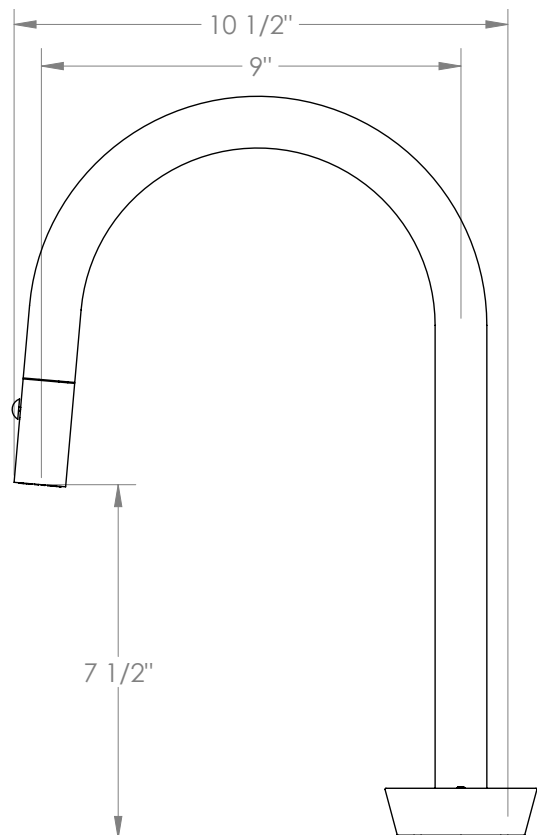

## Zen 36-7PG2-WM

Deck Mounted, Two Handle, Gooseneck Faucet  
with Pull Down Spray

- Pullout Hose Length: 14-16" (Final Length May Vary Depending on Spout Type)
- Fits Deck Up To 2-1/2" Thick
- Recommended Mounting Hole: 1-3/8"
- All Lead-Free Brass Construction
- Flow Rate: 1.75 GPM
- 1/4 Turn Ceramic Cartridge
- 2 Flow Patterns, Aerated and Spray, Controlled By One Button
- 360° Rotating Spout with Magnetic Docking for Spray
- Professional Installation Required

Available in all finishes shown on the [Watermark Designs website](#)

Meets the applicable requirements of ASME A112.18.1-2005/CSA B125.1-05, entitled "Plumbing Supply Fittings".

Watermark Designs reserves the right to make revisions without notice to produce specifications. All product dimensions are nominal.