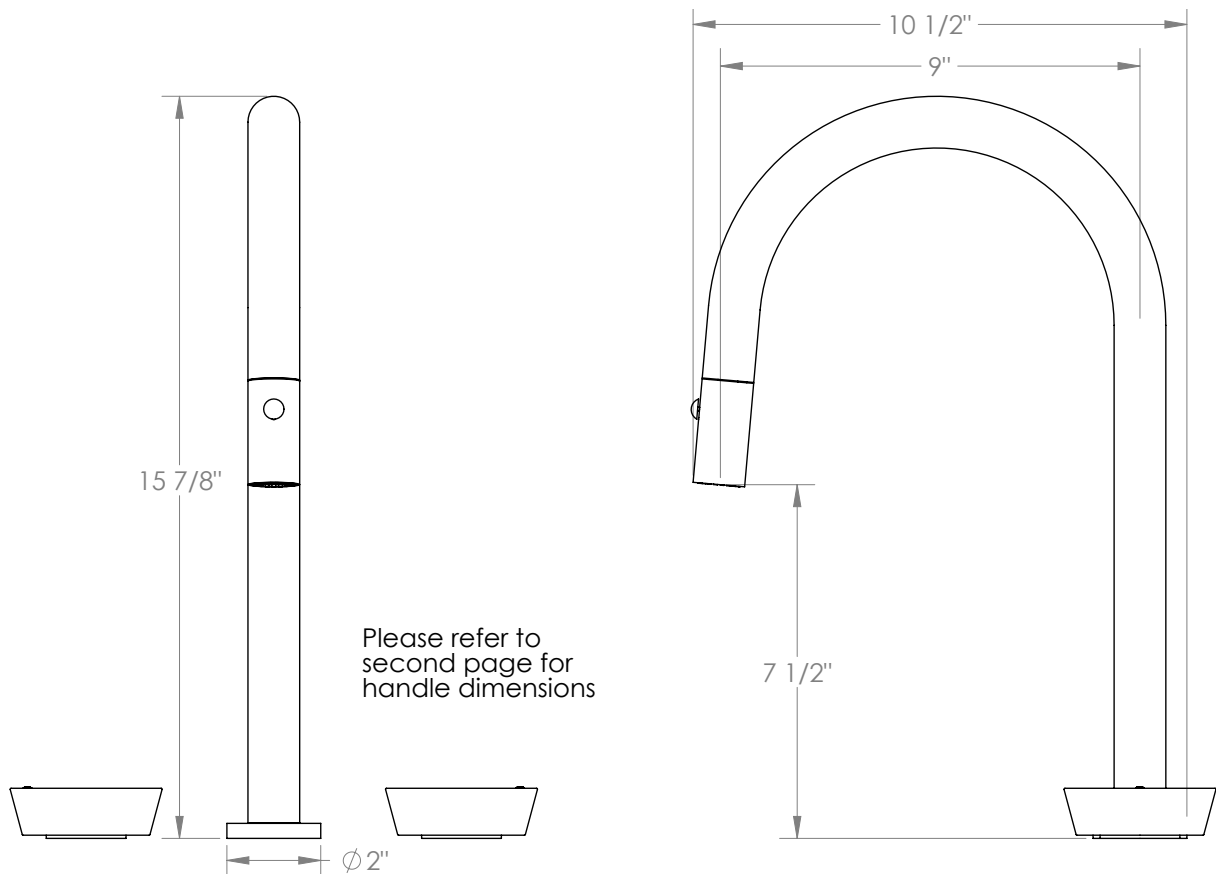

WATERMARK

BROOKLYN, NEW YORK

Zen 36-7PG2-NM

Deck Mounted, Two Handle, Gooseneck Faucet
with Pull Down Spray

- Pullout Hose Length: 14-16" (Final Length May Vary Depending on Spout Type)
- Fits Deck Up To 2-1/2" Thick
- Recommended Mounting Hole: 1-3/8"
- All Lead-Free Brass Construction
- Flow Rate: 1.75 GPM
- 1/4 Turn Ceramic Cartridge
- 2 Flow Patterns, Aerated and Spray, Controlled By One Button
- 360° Rotating Spout with Magnetic Docking for Spray
- Professional Installation Required

Available in all finishes shown on the [Watermark Designs website](#)

Meets the applicable requirements of ASME A112.18.1-2005/CSA B125.1-05, entitled "Plumbing Supply Fittings".

Watermark Designs reserves the right to make revisions without notice to produce specifications. All product dimensions are nominal.