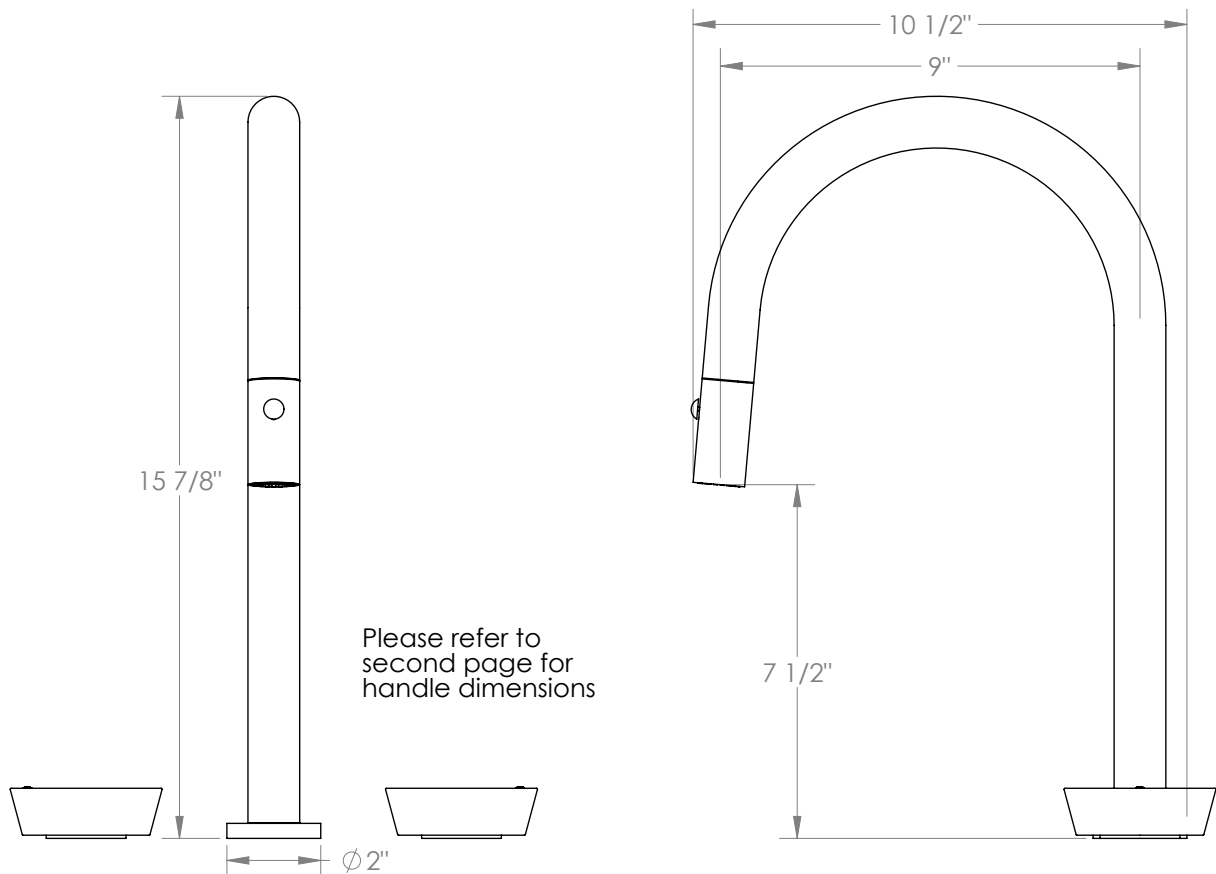

WATERMARK

BROOKLYN, NEW YORK

Zen 36-7PG2-MM

Deck Mounted, Two Handle, Gooseneck Faucet
with Pull Down Spray

- Pullout Hose Length: 14-16" (Final Length May Vary Depending on Spout Type)
- Fits Deck Up To 2-1/2" Thick
- Recommended Mounting Hole: 1-3/8"
- All Lead-Free Brass Construction
- Flow Rate: 1.75 GPM
- 1/4 Turn Ceramic Cartridge
- 2 Flow Patterns, Aerated and Spray, Controlled By One Button
- 360° Rotating Spout with Magnetic Docking for Spray
- Professional Installation Required

Available in all finishes shown on the [Watermark Designs website](https://www.watermark-designs.com)

Meets the applicable requirements of ASME A112.18.1-2005/CSA B125.1-05, entitled "Plumbing Supply Fittings".