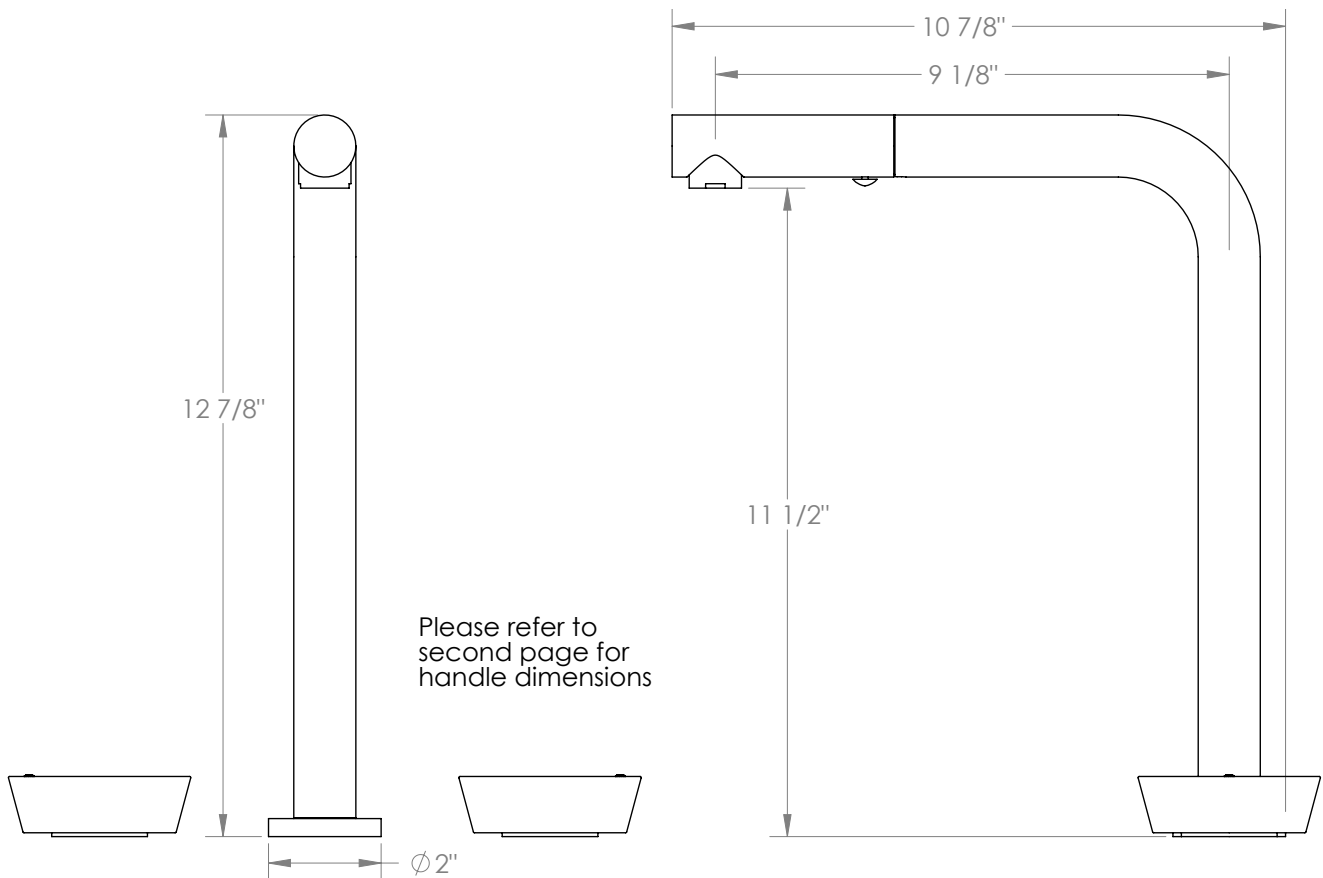

WATERMARK

BROOKLYN, NEW YORK

Zen 36-7P1-HL Deck Mounted, Two Handle Faucet with Pull Out Spray

- Pullout Hose Length: 14-16" (Final Length May Vary Depending on Spout Type)
- Fits Deck Up To 2-1/2" Thick
- Recommended Mounting Hole: 1-3/8"
- All Lead-Free Brass Construction
- Flow Rate: 1.75 GPM
- 1/4 Turn Ceramic Cartridge
- 2 Flow Patterns, Aerated and Spray, Controlled By One Button
- 360° Rotating Spout with Magnetic Docking for Spray
- Professional Installation Required

Available in all finishes shown on the [Watermark Designs website](#)

Meets the applicable requirements of ASME A112.18.1-2005/CSA B125.1-05, entitled "Plumbing Supply Fittings".

Watermark Designs reserves the right to make revisions without notice to produce specifications. All product dimensions are nominal.