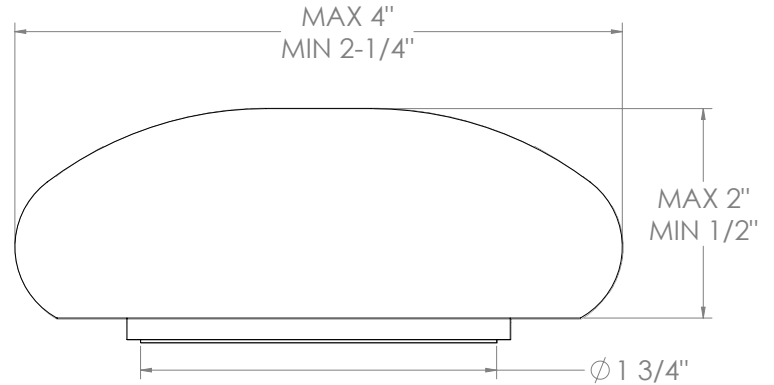

WATERMARK

BROOKLYN, NEW YORK

Zen 36-7P1-HD Deck Mounted, Two Handle Faucet with Pull Out Spray

- Pullout Hose Length: 14-16" (Final Length May Vary Depending on Spout Type)
- Fits Deck Up To 2-1/2" Thick
- Recommended Mounting Hole: 1-3/8"
- All Lead-Free Brass Construction
- Flow Rate: 1.75 GPM
- 1/4 Turn Ceramic Cartridge
- 2 Flow Patterns, Aerated and Spray, Controlled By One Button
- 360° Rotating Spout with Magnetic Docking for Spray
- Professional Installation Required

Available in all finishes shown on the [Watermark Designs website](#)

Meets the applicable requirements of ASME A112.18.1-2005/CSA B125.1-05, entitled "Plumbing Supply Fittings".

Watermark Designs reserves the right to make revisions without notice to produce specifications. All product dimensions are nominal.

09/2023

350 Dewitt Ave. Brooklyn, NY 11207 USA | T: 1 718 257 2800 | F: 1 718 257 2144 | customerservice@watermark-designs.com

WATERMARK

BROOKLYN, NEW YORK

Rock Handles:

Harvest Dark (HD)

Harvest Light (HL)

Mountain Morning (MM)

Winter Morning (WM)

NOTE: Each rock handle is a natural stone handpicked from the pristine shores of the Great Lakes. Each one is unique and will not be identical to another, though we try to pair the most similar ones. The dimensions shown here are only to be used as a guide.